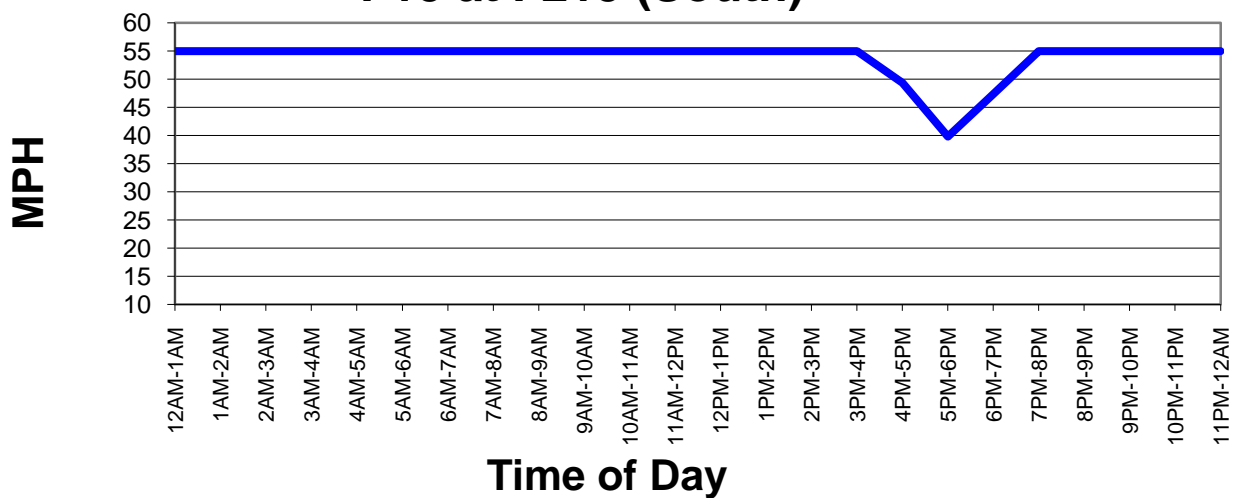

Salt Lake City, UT: I-15 at I-215 (South)

Bottleneck Summary

The bottleneck location is shown in **Figure 1**.
The speed profile is shown in **Figure 2**.

Average Speed

53

Peak Average Speed

50

Nonpeak Average Speed

55

Nonpeak/Peak Speed Ratio

1.10

Congestion Index

30,260

Ranking (out of 100)

82

Figure 1: Location Map

Average Speed by Time of Day I-15 at I-215 (South)

Figure 2: Speed Profile