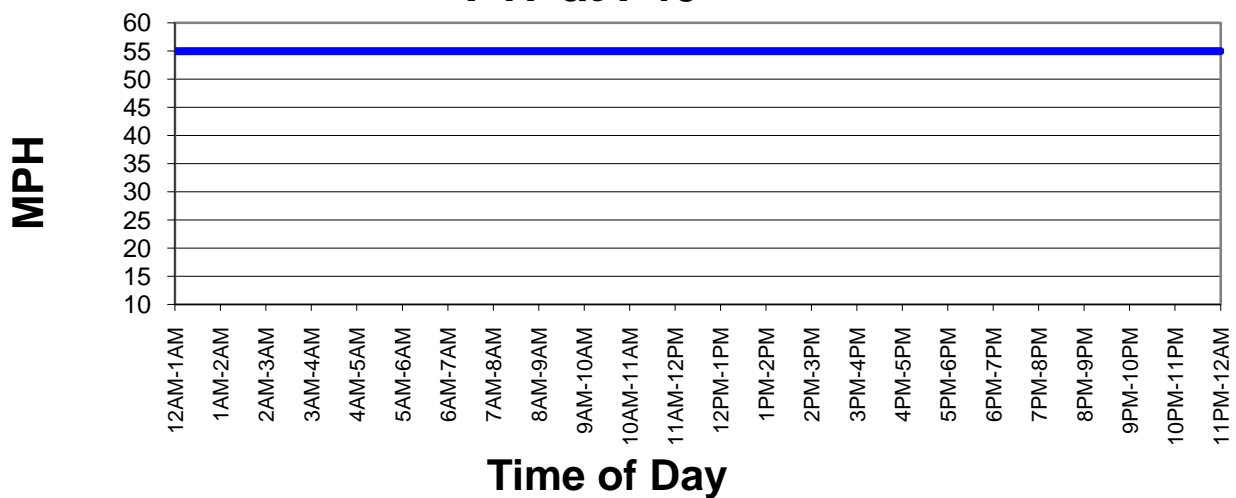

### Bottleneck Summary

The bottleneck location is shown in **Figure 1**.  
The speed profile is shown in **Figure 2**.

Average Speed

55

Peak Average Speed

55

Nonpeak Average Speed

55

Nonpeak/Peak Speed Ratio

1.00

Congestion Index

0

Ranking (out of 100)

98

Figure 1: Location Map

### Average Speed by Time of Day I-17 at I-40

Figure 2: Speed Profile