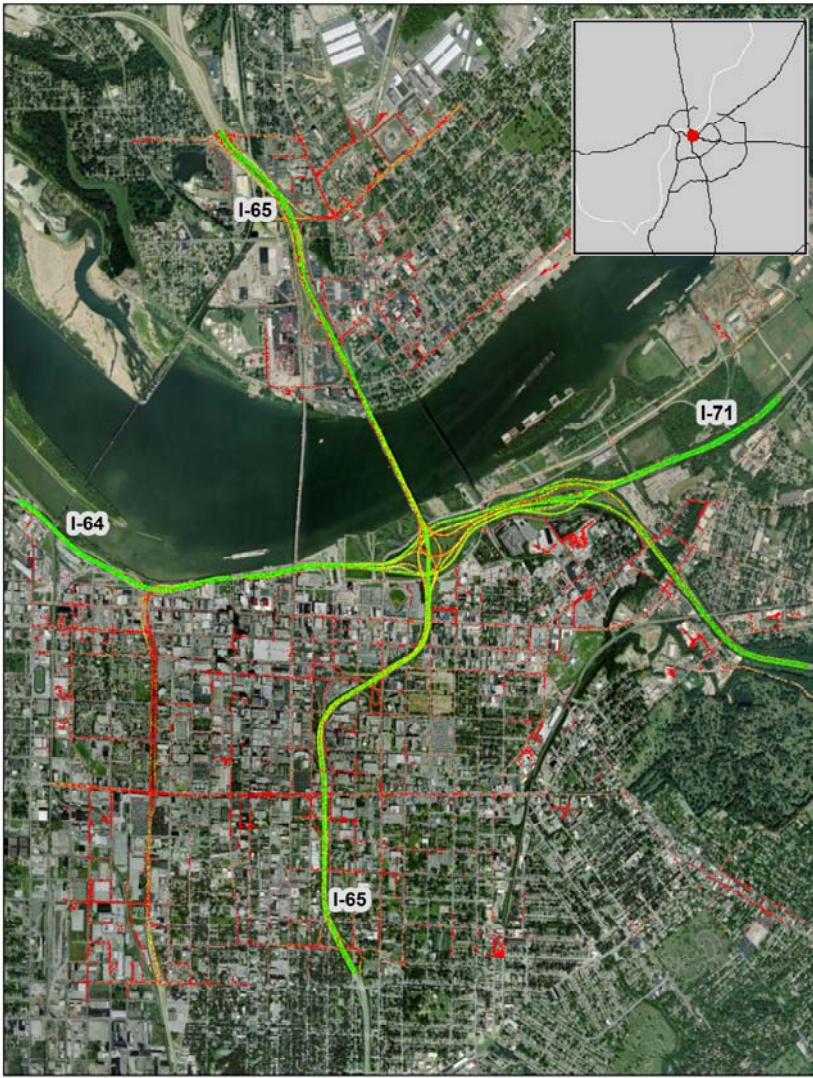

Louisville, KY: I-65 at I-64/I-71

Summary

National Ranking by
Congestion Index

6

Average Speed

45

Peak Average Speed

39

Nonpeak Average
Speed

47

Nonpeak/Peak Ratio

1.20

Average Speed by Time of Day

I-65 at I-64/I-71