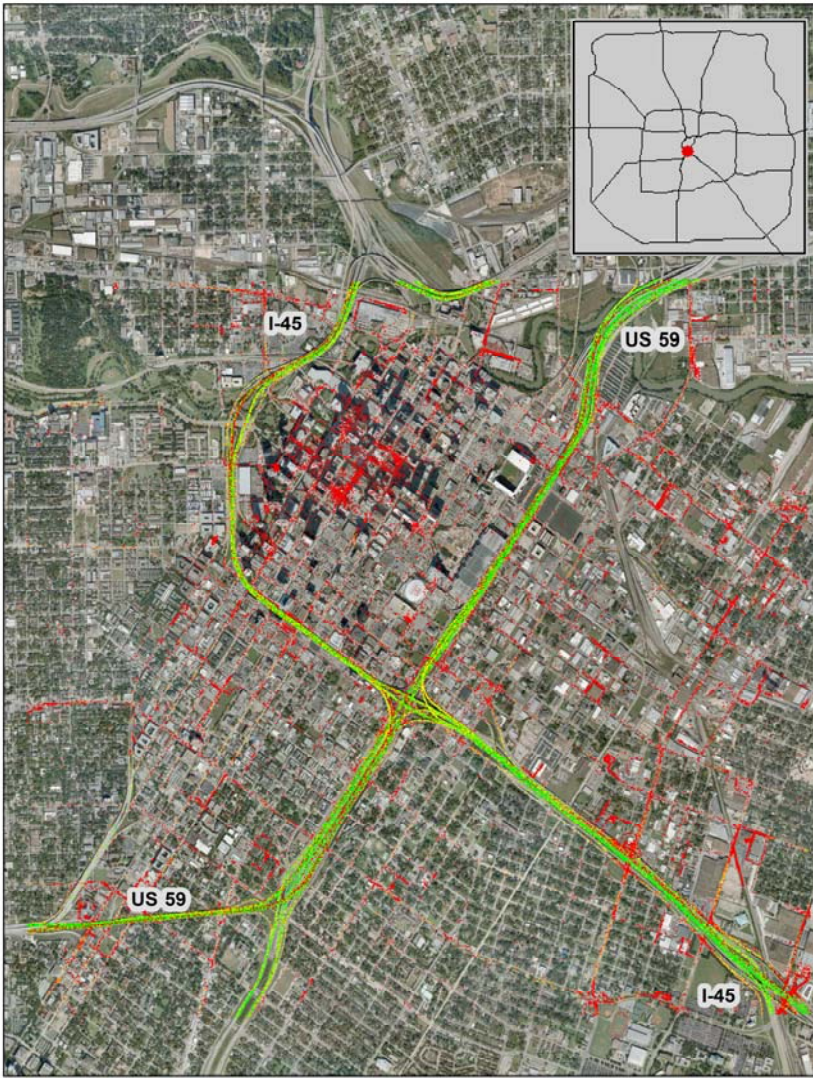

Houston, TX: I-45 at US 59

Summary

National Ranking by
Congestion Index

7

Average Speed

39

Peak Average Speed

30

Nonpeak Average
Speed

42

Nonpeak/Peak Ratio

1.41

Average Speed by Time of Day I-45 at US 59