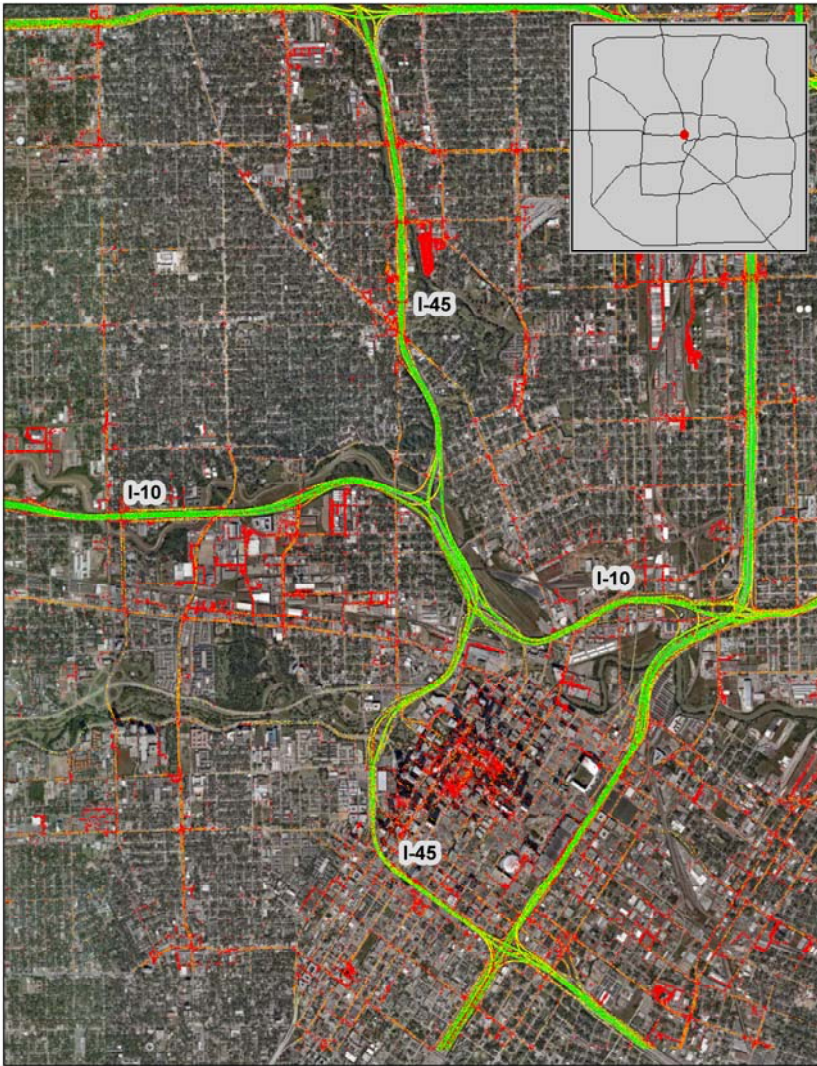

## Houston, TX: I-10 at I-45

### Summary

National Ranking by  
Congestion Index

**9**

Average Speed

**46**

Peak Average Speed

**36**

Nonpeak Average  
Speed

### Average Speed by Time of Day I-10 at I-45