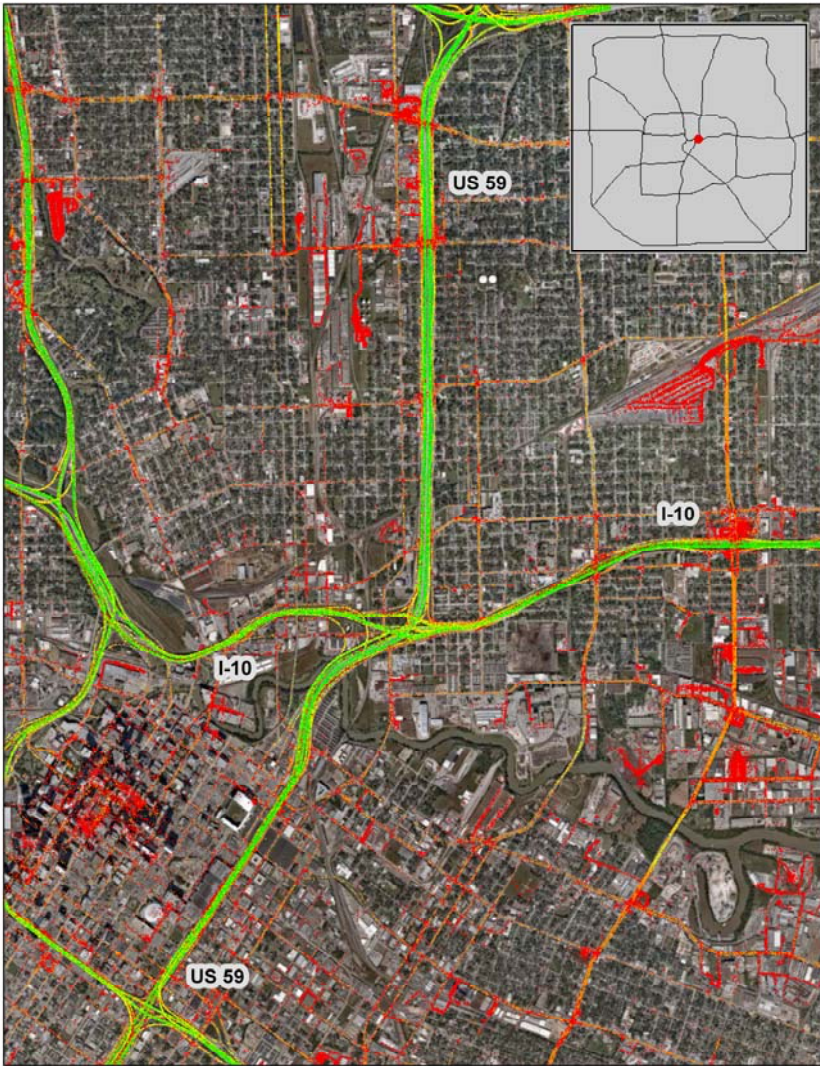

Houston, TX: I-10 at US 59

Summary

National Ranking by
Congestion Index

11

Average Speed

47

Peak Average Speed

36

Nonpeak Average
Speed

52

Nonpeak/Peak Ratio

1.46

Average Speed by Time of Day I-10 at US 59