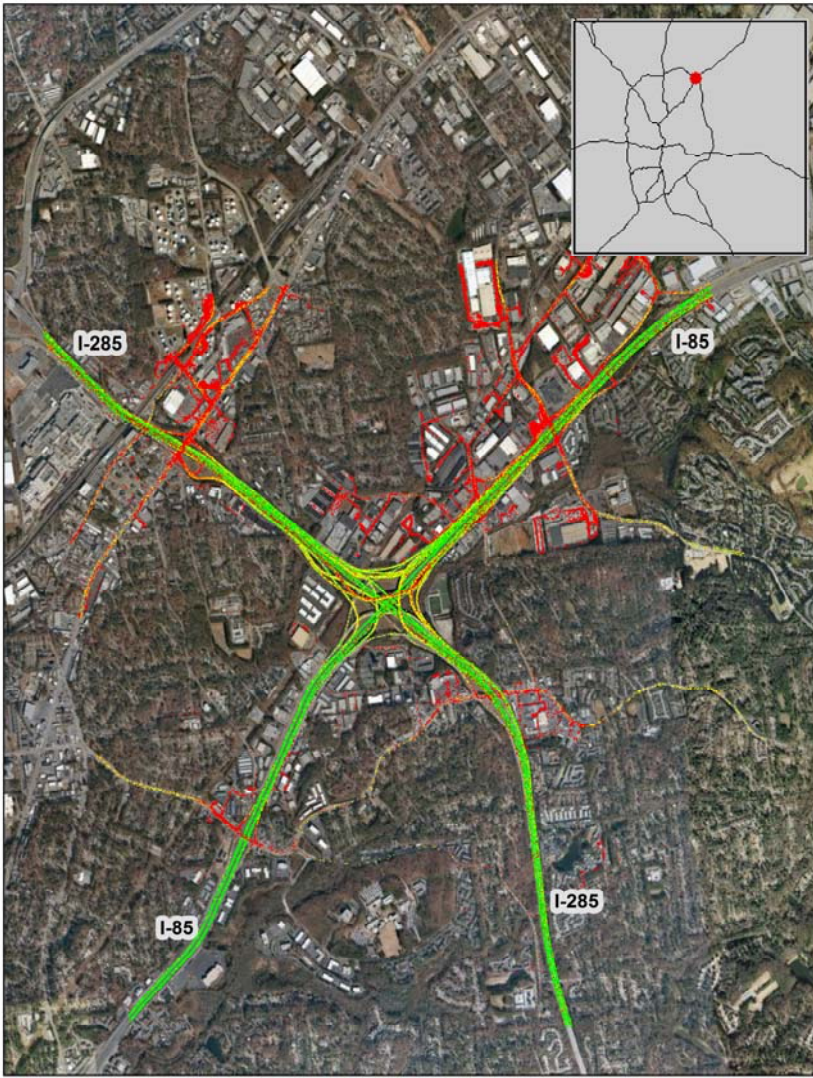

Atlanta, GA: I-285 at I-85 (North)

Summary

National Ranking by
Congestion Index

14

Average Speed

46

Peak Average Speed

35

Nonpeak Average
Speed

51

Nonpeak/Peak Ratio

1.46

Average Speed by Time of Day
I-285 at I-85 (North)