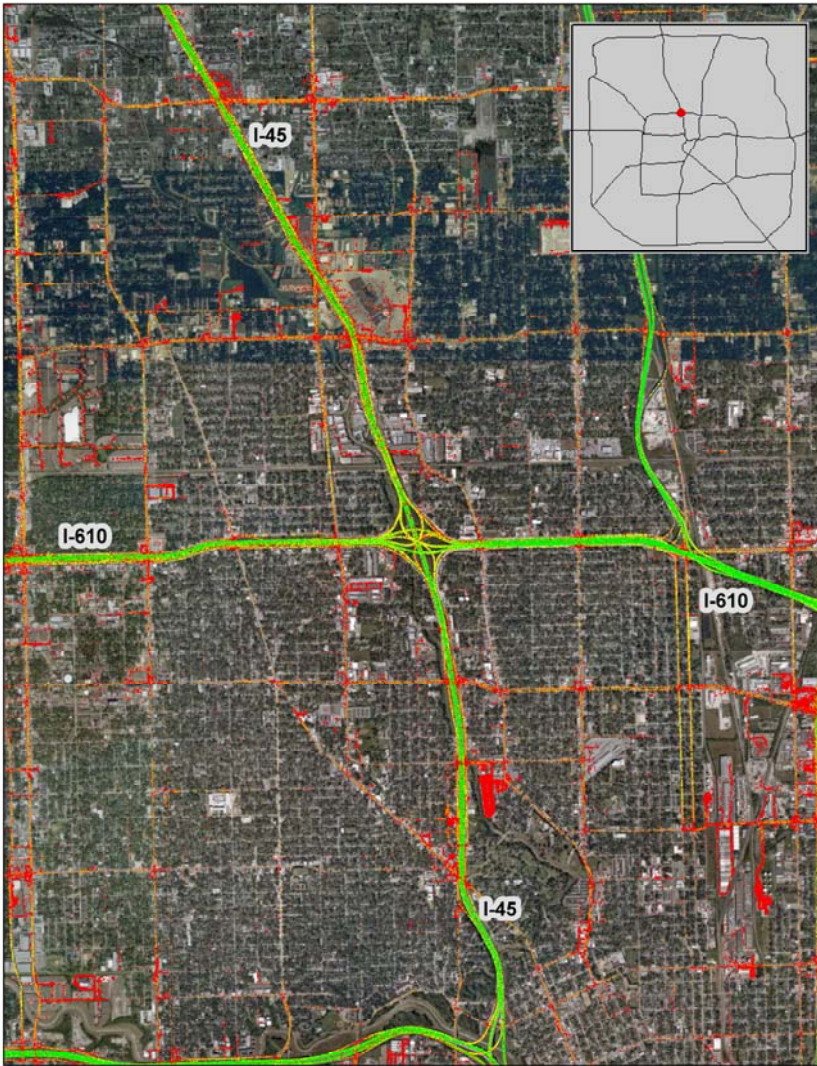

## Houston, TX: I-45 at I-610 (North)

### Summary

National Ranking by  
Congestion Index

**16**

Average Speed

**48**

Peak Average Speed

**38**

Nonpeak Average  
Speed

### Average Speed by Time of Day I-45 at I-610 (North)