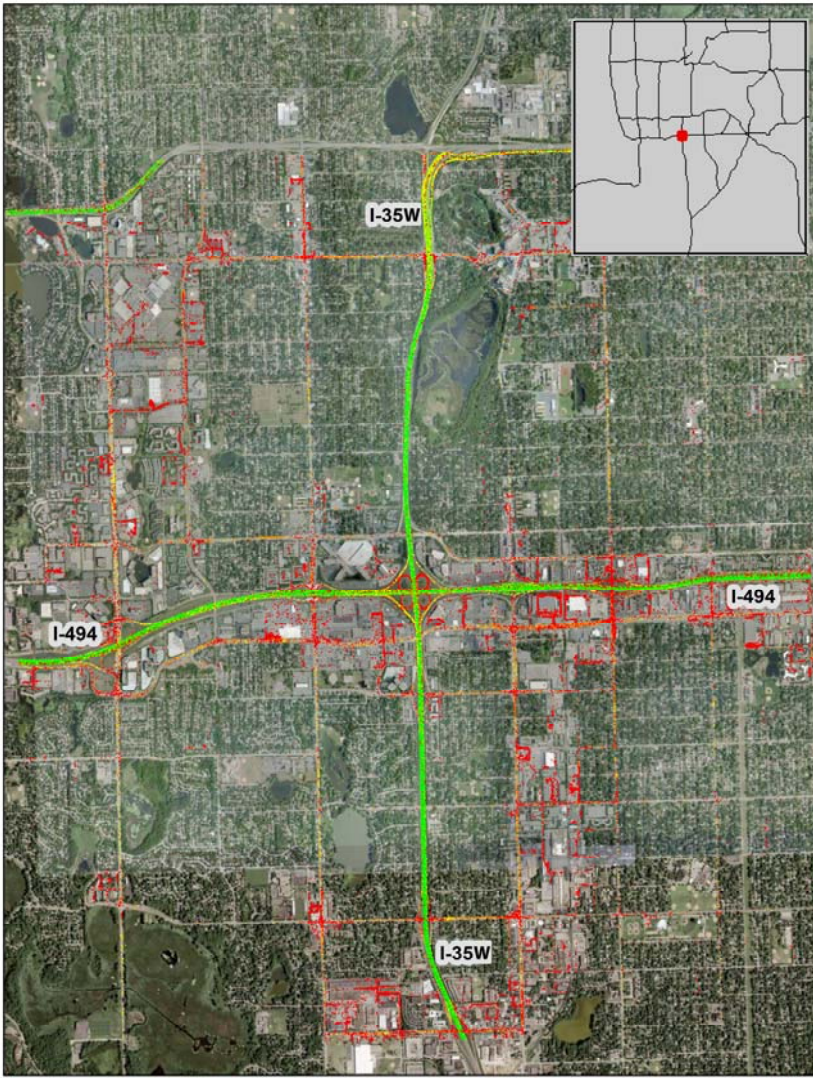

Minneapolis - St. Paul, MN: I-35W at I-494

Summary

National Ranking by
Congestion Index

17

Average Speed

45

Peak Average Speed

35

Nonpeak Average
Speed

50

Nonpeak/Peak Ratio

1.42

Average Speed by Time of Day I-35W at I-494