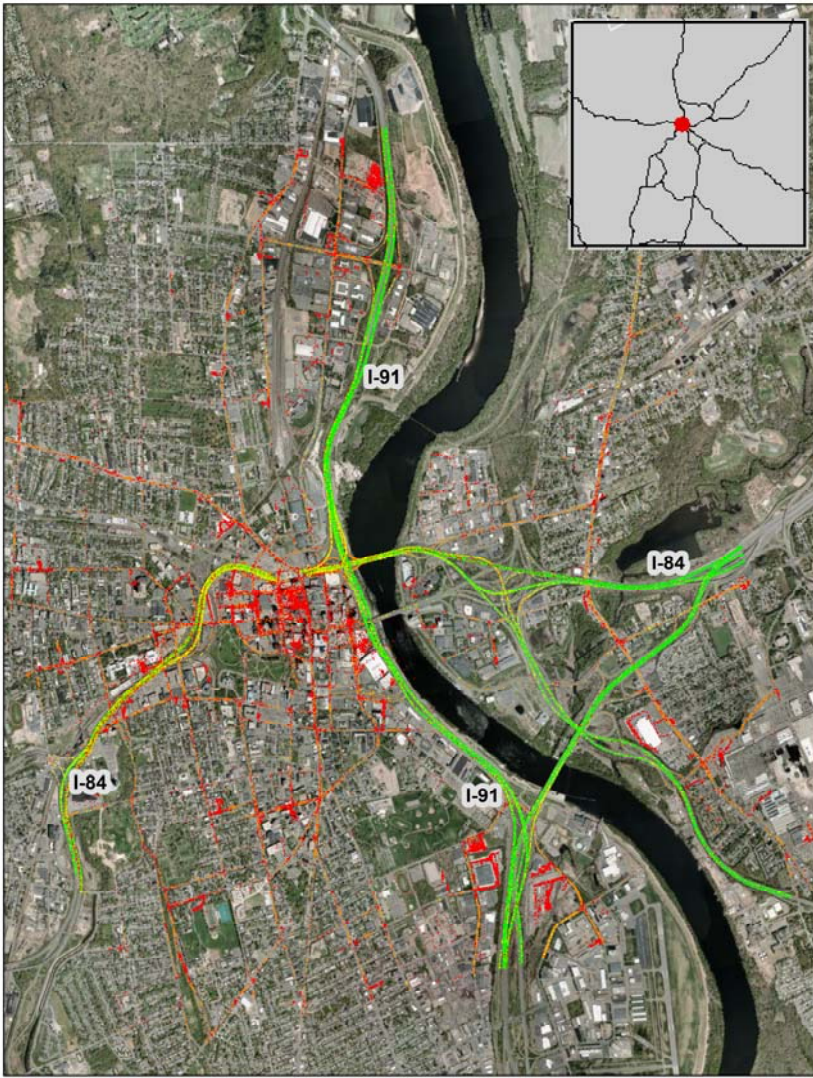

Hartford, CT: I-84 at I-91

Summary

National Ranking by
Congestion Index

18

Average Speed

48

Peak Average Speed

38

Nonpeak Average
Speed

51

Nonpeak/Peak Ratio

1.34

Average Speed by Time of Day I-84 at I-91