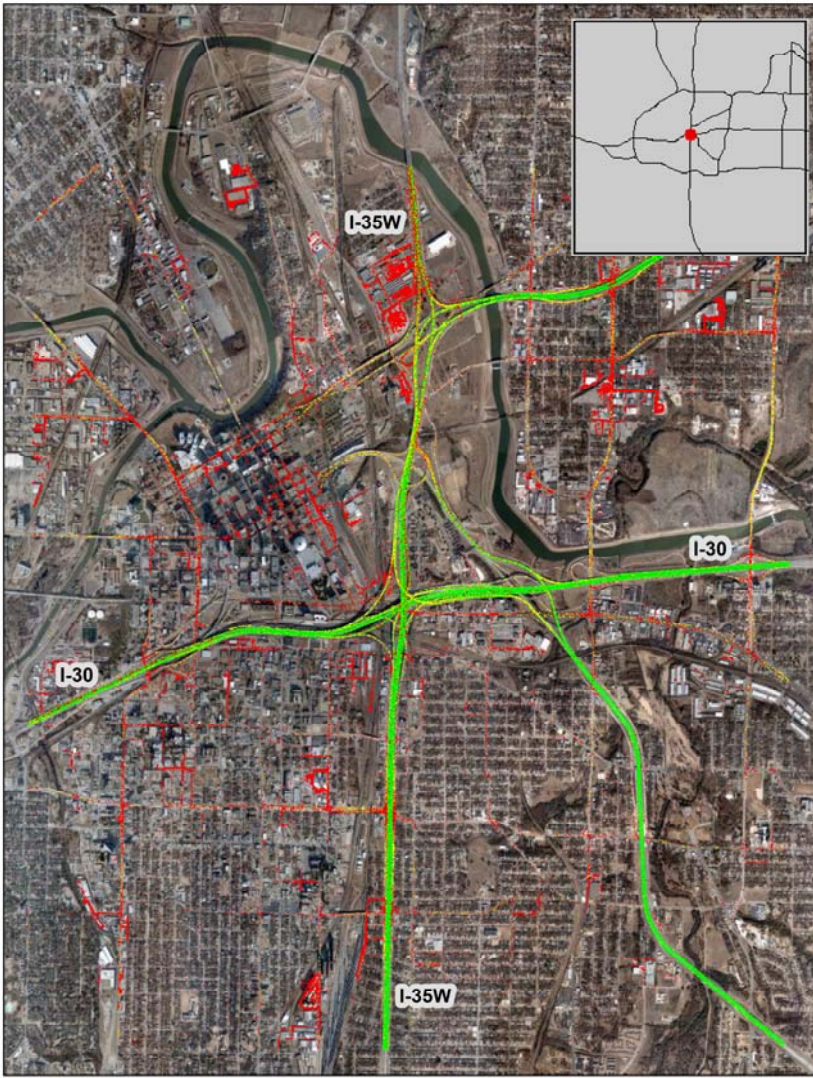

Ft. Worth, TX: I-35W at I-30

Summary

National Ranking by Congestion Index	23
Average Speed	48
Peak Average Speed	40
Nonpeak Average Speed	51
Nonpeak/Peak Ratio	1.26

**Average Speed by Time of Day
I-35W at I-30**