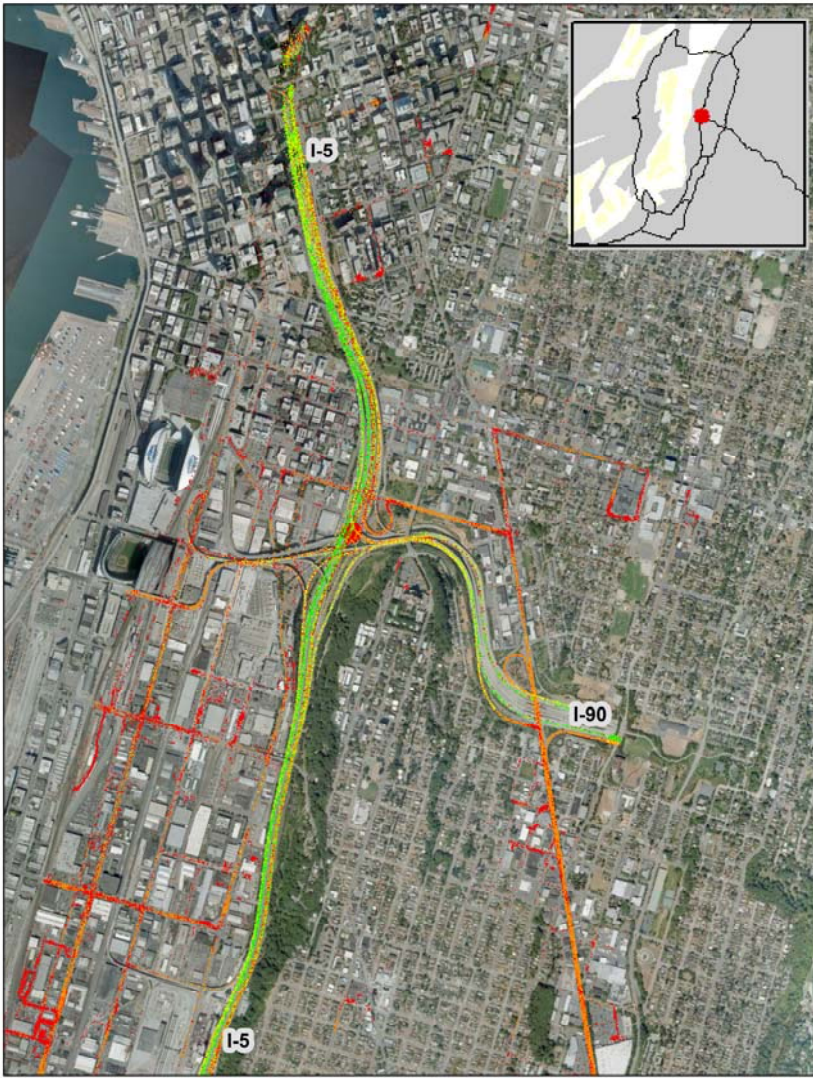

# Seattle, WA: I-5 at I-90

Summary	
National Ranking by Congestion Index	27
Average Speed	38
Peak Average Speed	29
Nonpeak Average Speed	43
Nonpeak/Peak Ratio	1.46