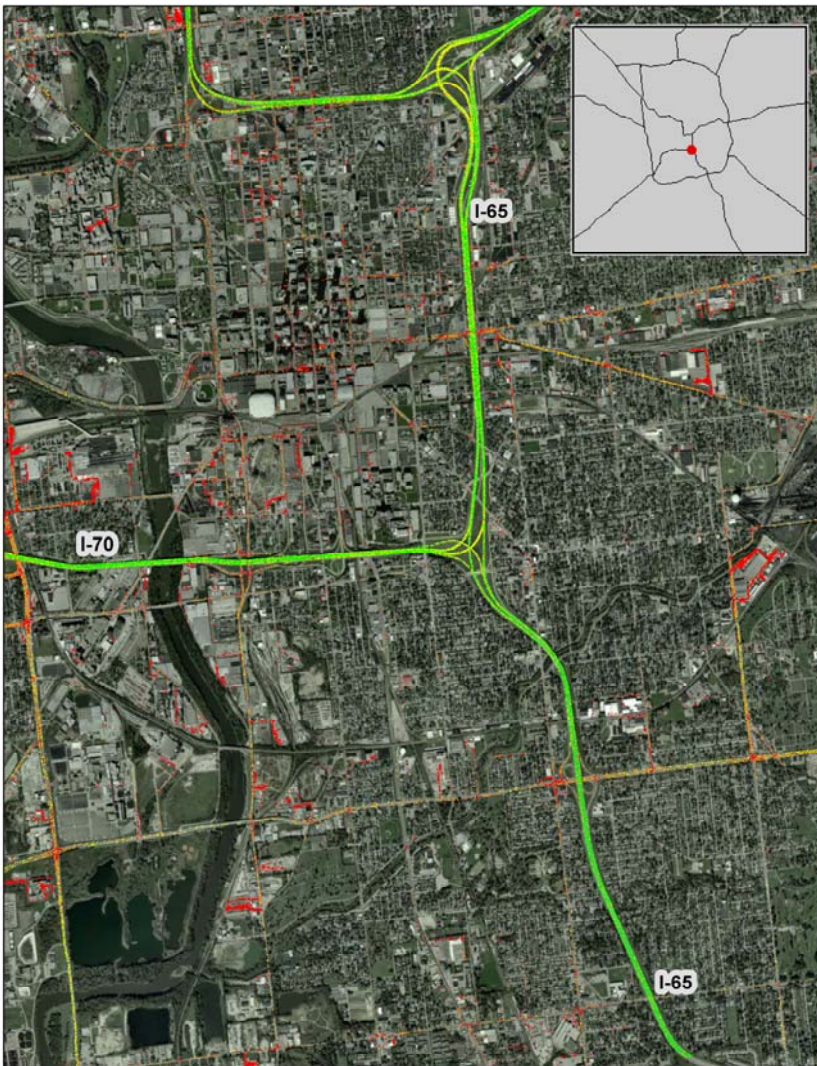

Indianapolis, IN: I-65 at I-70 (South)

Summary

National Ranking by
Congestion Index

28

Average Speed

52

Peak Average Speed

49

Nonpeak Average
Speed

53

Nonpeak/Peak Ratio

1.07

Average Speed by Time of Day I-65 at I-70 (South)