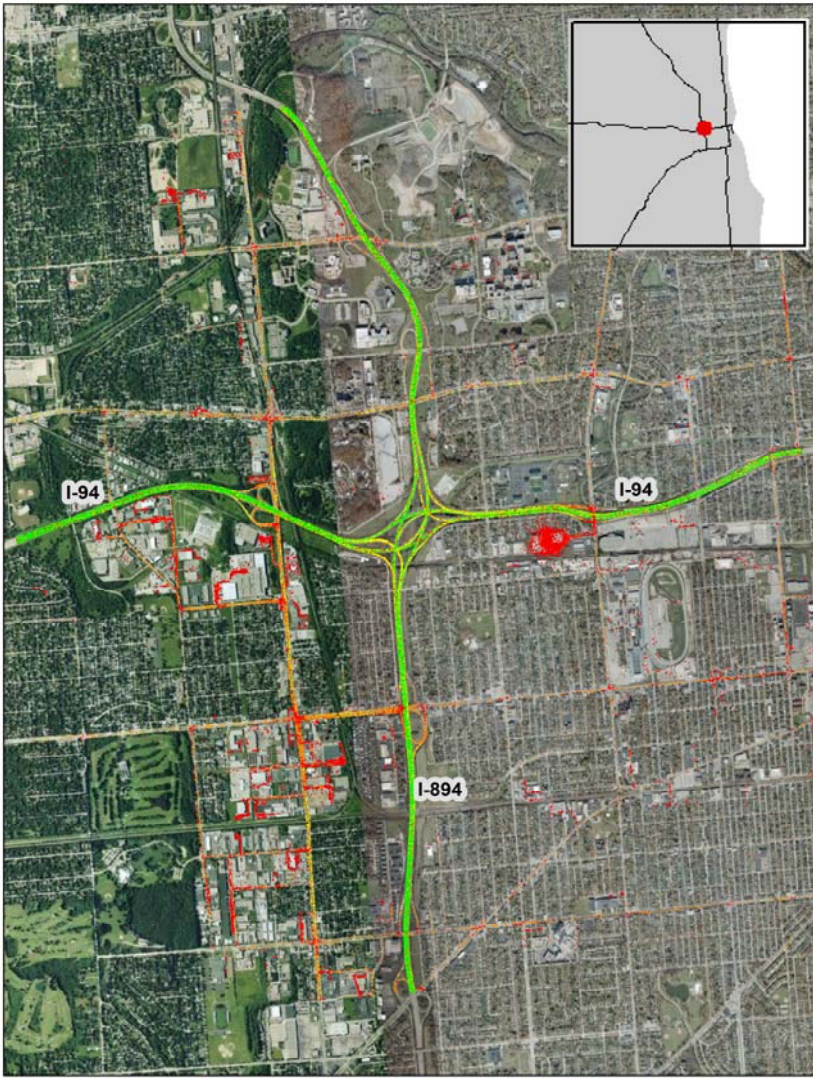

# Milwaukee, WI: I-94 at I-894

## Summary

National Ranking by  
Congestion Index

**31**

Average Speed

**48**

Peak Average Speed

**39**

Nonpeak Average  
Speed

**53**

Nonpeak/Peak Ratio

**1.36**

Average Speed by Time of Day  
I-94 at I-894