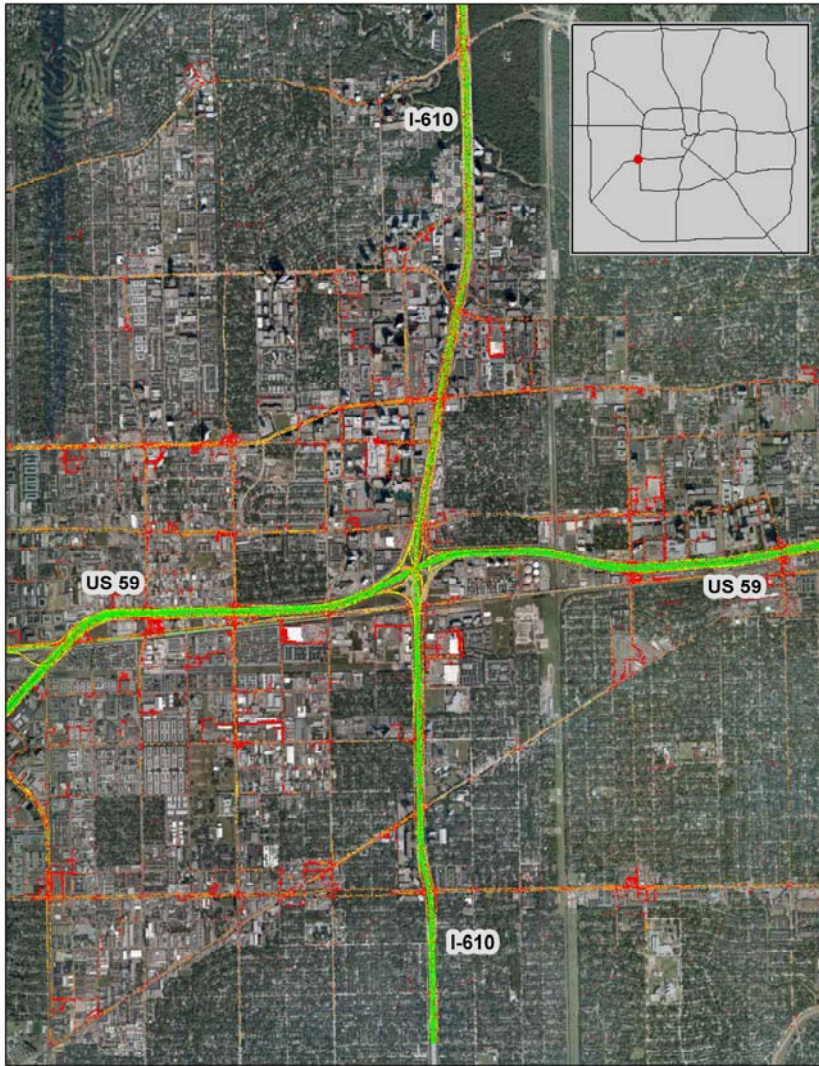

Houston, TX: I-610 at US 59 (West)

Summary

National Ranking by
Congestion Index

34

Average Speed

43

Peak Average Speed

34

Nonpeak Average
Speed

48

Nonpeak/Peak Ratio

1.40

Average Speed by Time of Day I-610 at US 59 (West)