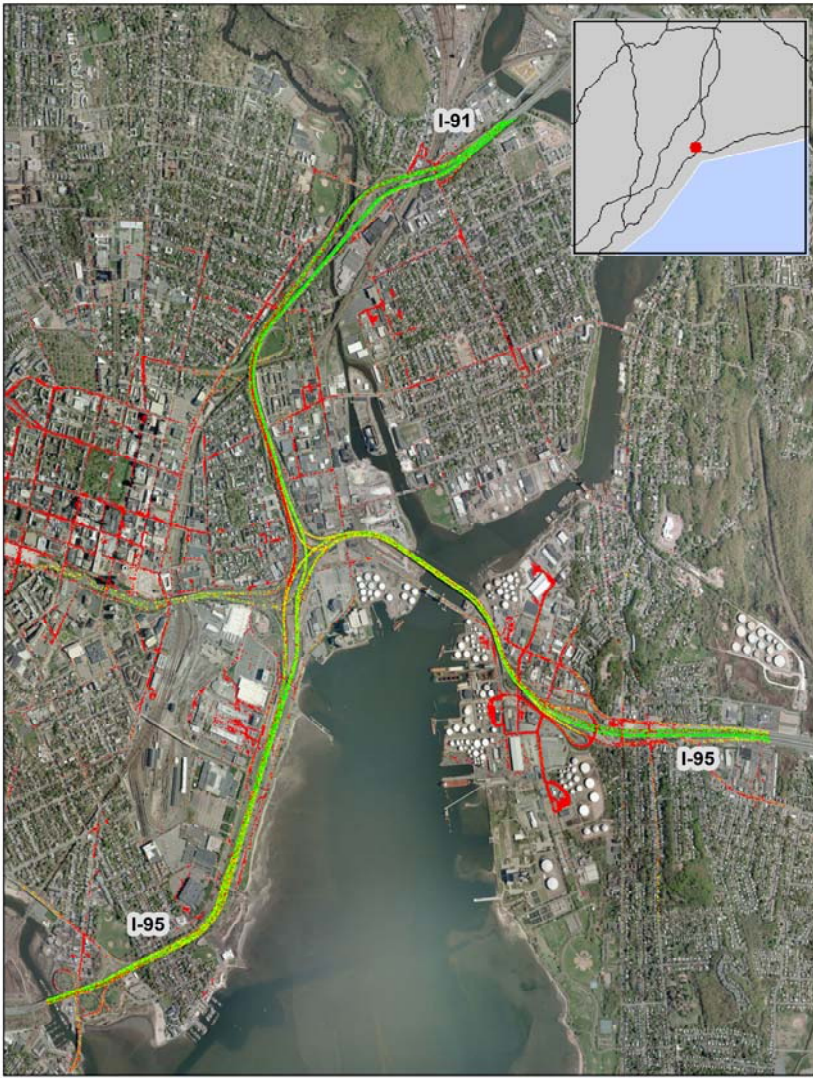

New Haven, CT: I-95 at I-91

Summary

National Ranking by
Congestion Index

35

Average Speed

47

Peak Average Speed

42

Nonpeak Average
Speed

49

Nonpeak/Peak Ratio

1.17

Average Speed by Time of Day

I-95 at I-91