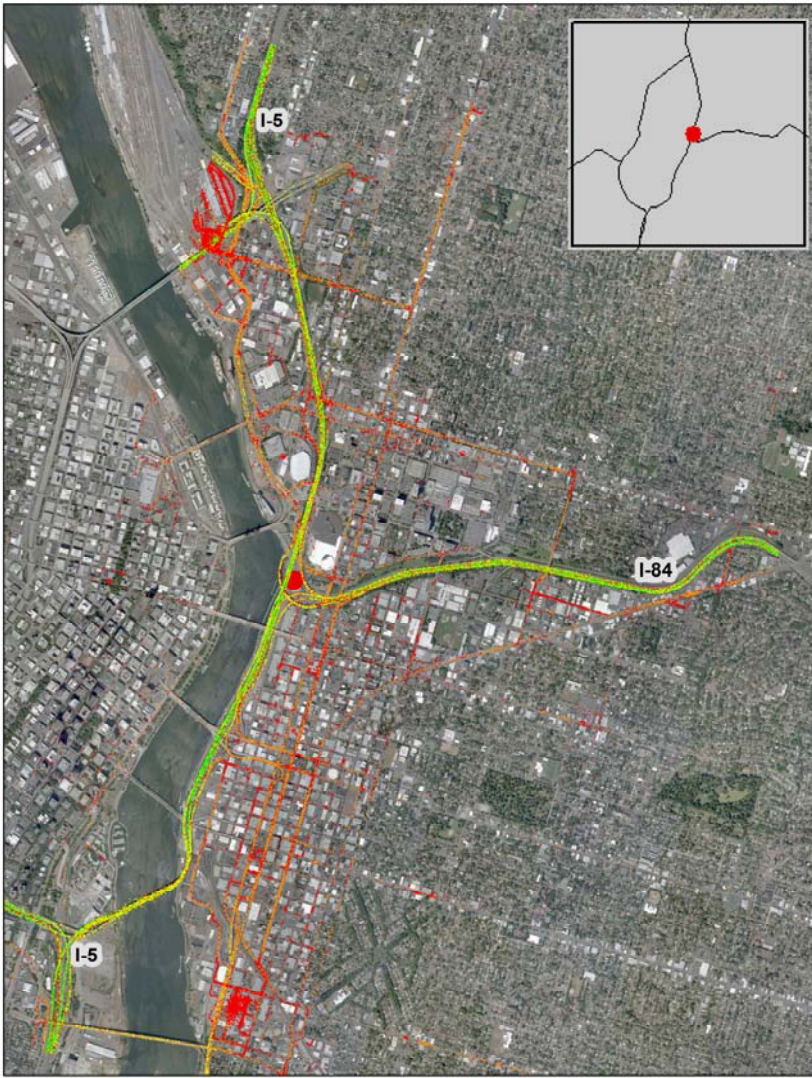

Portland, OR: I-5 at I-84

Summary

National Ranking by
Congestion Index

36

Average Speed

39

Peak Average Speed

31

Nonpeak Average
Speed

43

Nonpeak/Peak Ratio

1.39

Average Speed by Time of Day

I-5 at I-84