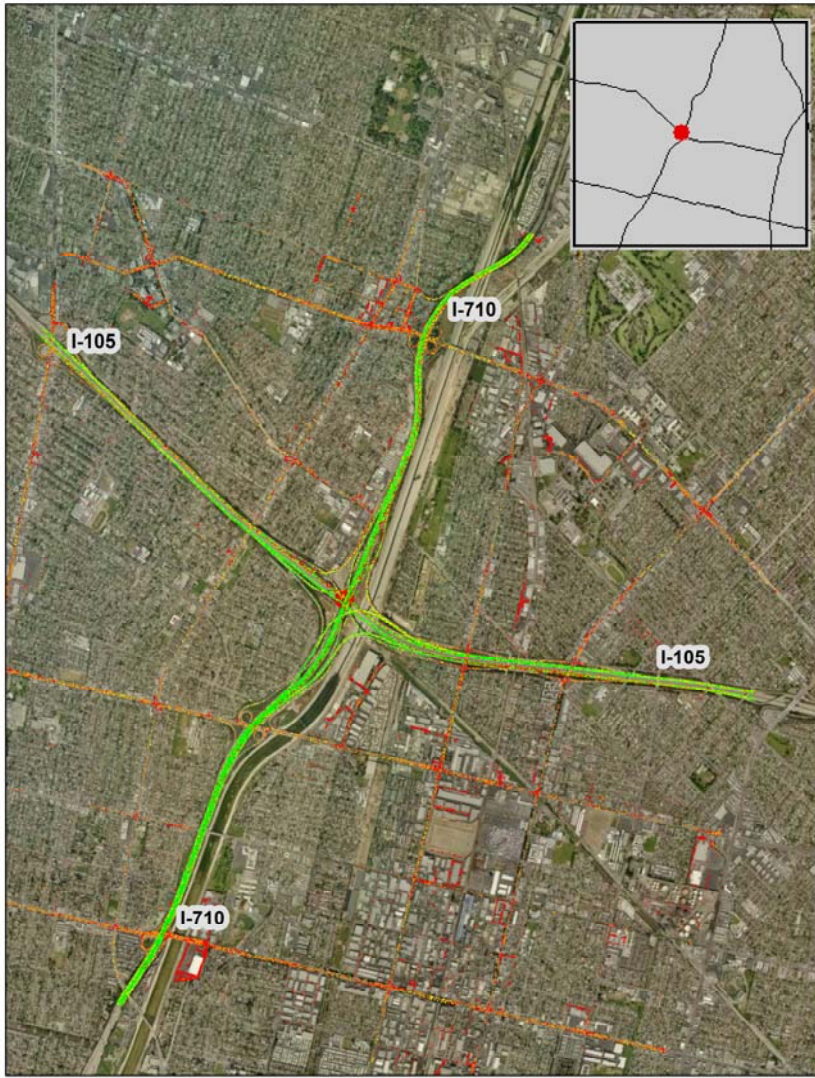

# Los Angeles, CA: I-710 at I-105

## Summary

National Ranking by Congestion Index	<b>39</b>
Average Speed	<b>45</b>
Peak Average Speed	<b>36</b>
Nonpeak Average Speed	<b>49</b>
Nonpeak/Peak Ratio	<b>1.38</b>

**Average Speed by Time of Day  
I-710 at I-105**