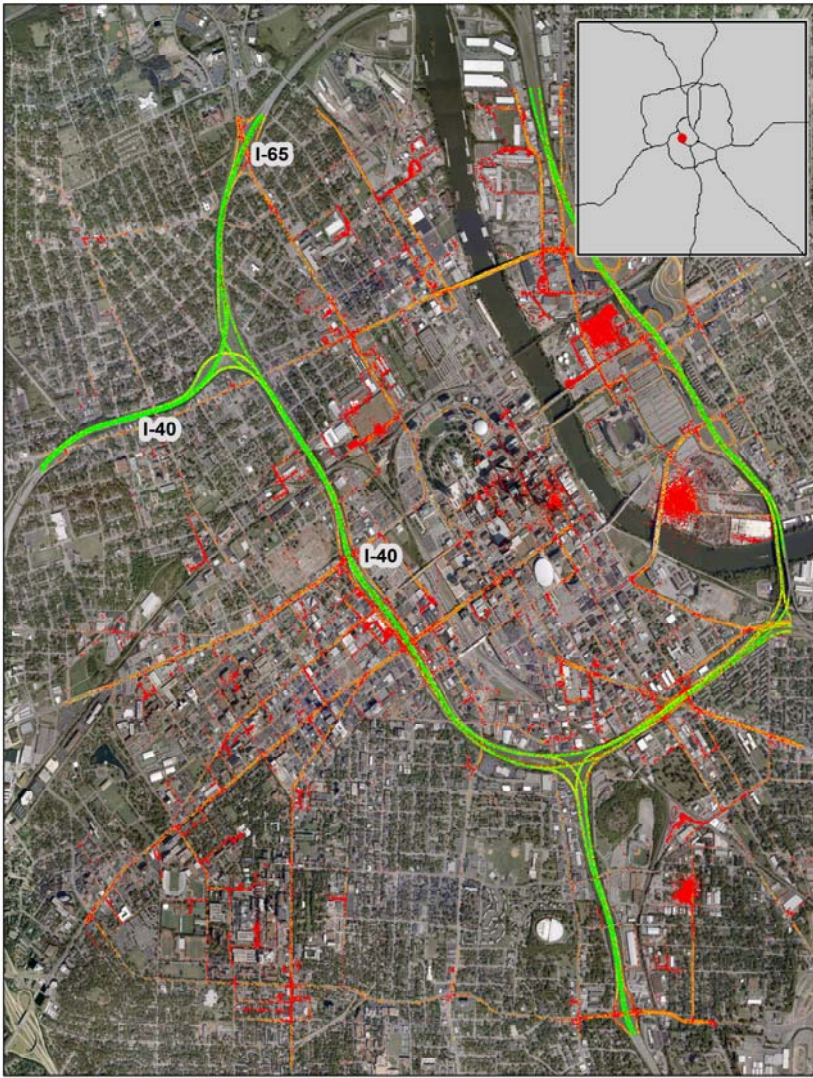

Nashville, TN: I-40 at I-65 (East)

Summary

National Ranking by
Congestion Index

40

Average Speed

46

Peak Average Speed

35

Nonpeak Average
Speed

52

Nonpeak/Peak Ratio

1.48

Average Speed by Time of Day I-40 at I-65 (East)