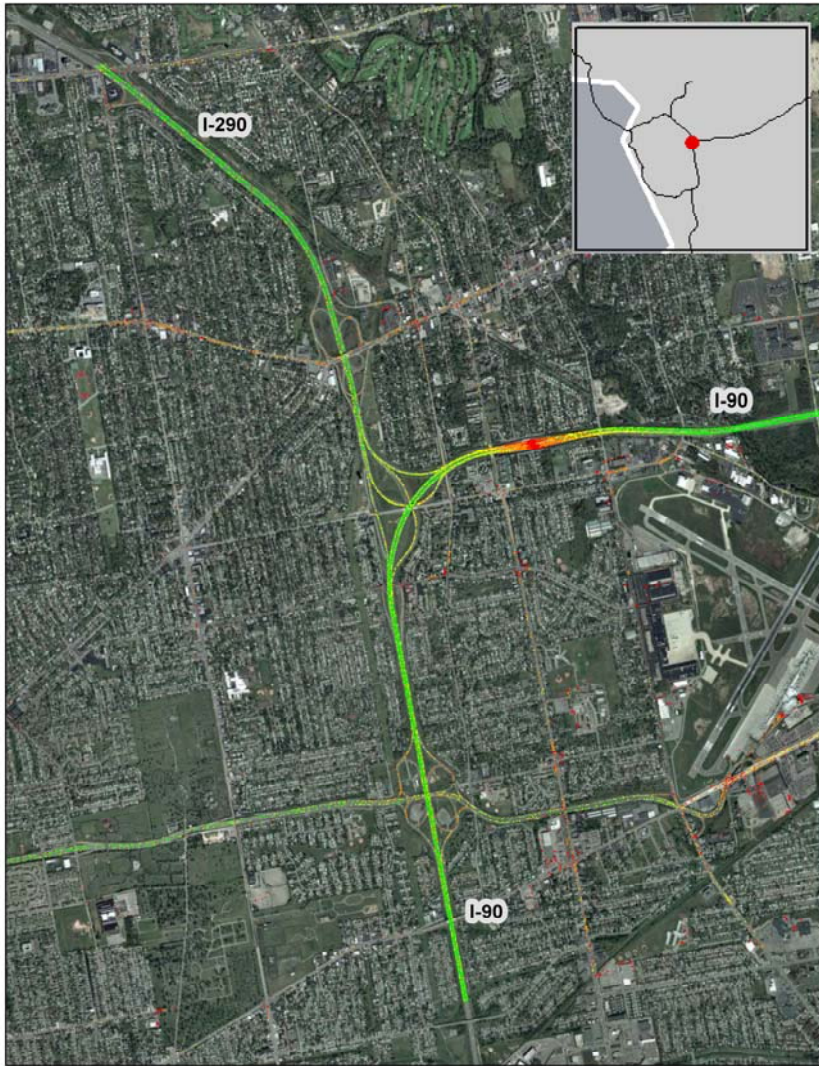

## Buffalo-Niagara Falls, NY: I-90 at I-290

### Summary

National Ranking by  
Congestion Index

**41**

Average Speed

**48**

Peak Average Speed

**45**

Nonpeak Average  
Speed

#### I-90 at I-290