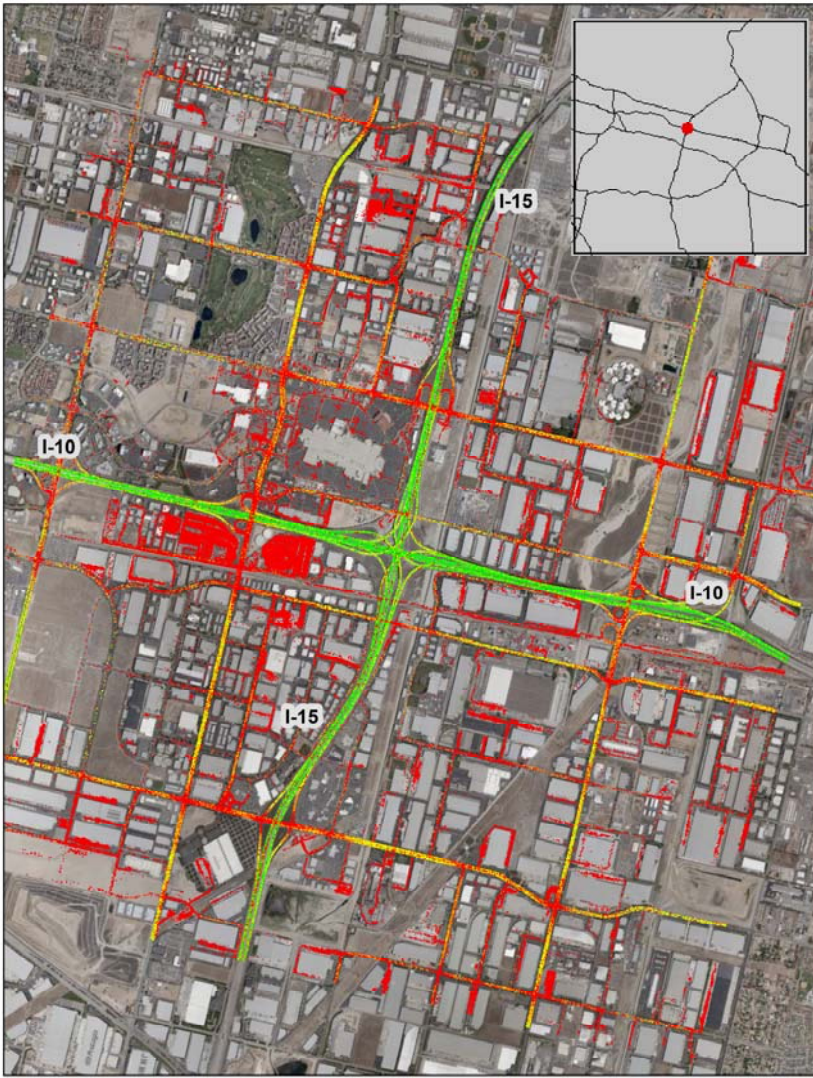

# San Bernardino, CA: I-10 at I-15

## Summary

National Ranking by Congestion Index	42
Average Speed	49
Peak Average Speed	44
Nonpeak Average Speed	51
Nonpeak/Peak Ratio	1.16

Average Speed by Time of Day  
I-10 at I-15