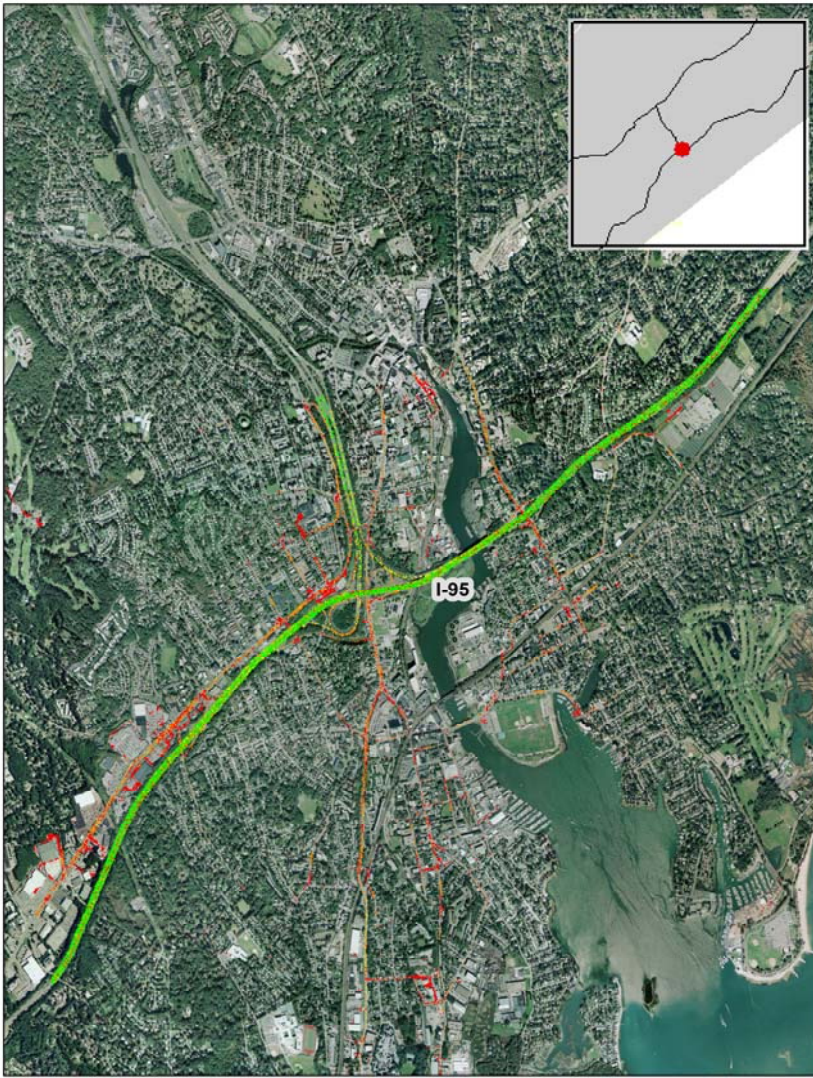

# Norwalk, CT: I-95

## Summary

|                                      |      |
|--------------------------------------|------|
| National Ranking by Congestion Index | 43   |
| Average Speed                        | 47   |
| Peak Average Speed                   | 42   |
| Nonpeak Average Speed                | 48   |
| Nonpeak/Peak Ratio                   | 1.15 |

## Average Speed by Time of Day

I-95