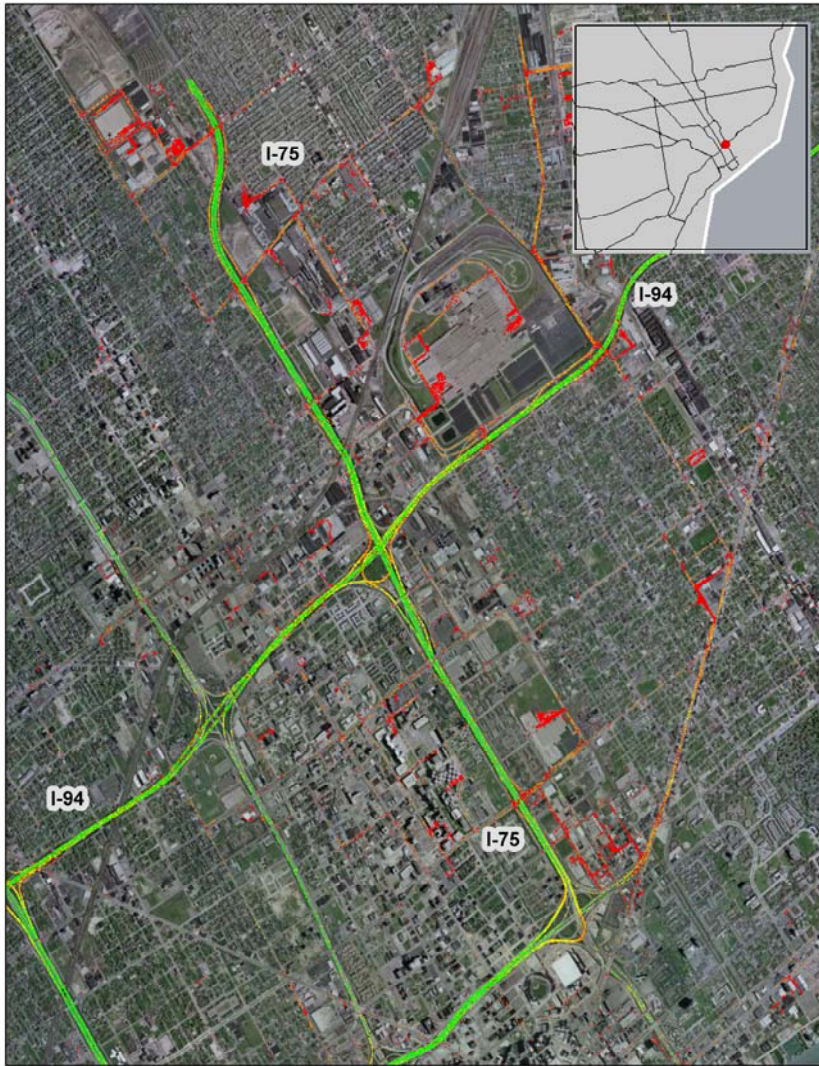

## Detroit, MI: I-94 at I-75

### Summary

National Ranking by Congestion Index	<b>44</b>
Average Speed	<b>49</b>
Peak Average Speed	<b>43</b>
Nonpeak Average Speed	<b>52</b>
Nonpeak/Peak Ratio	<b>1.21</b>

**Average Speed by Time of Day  
I-94 at I-75**