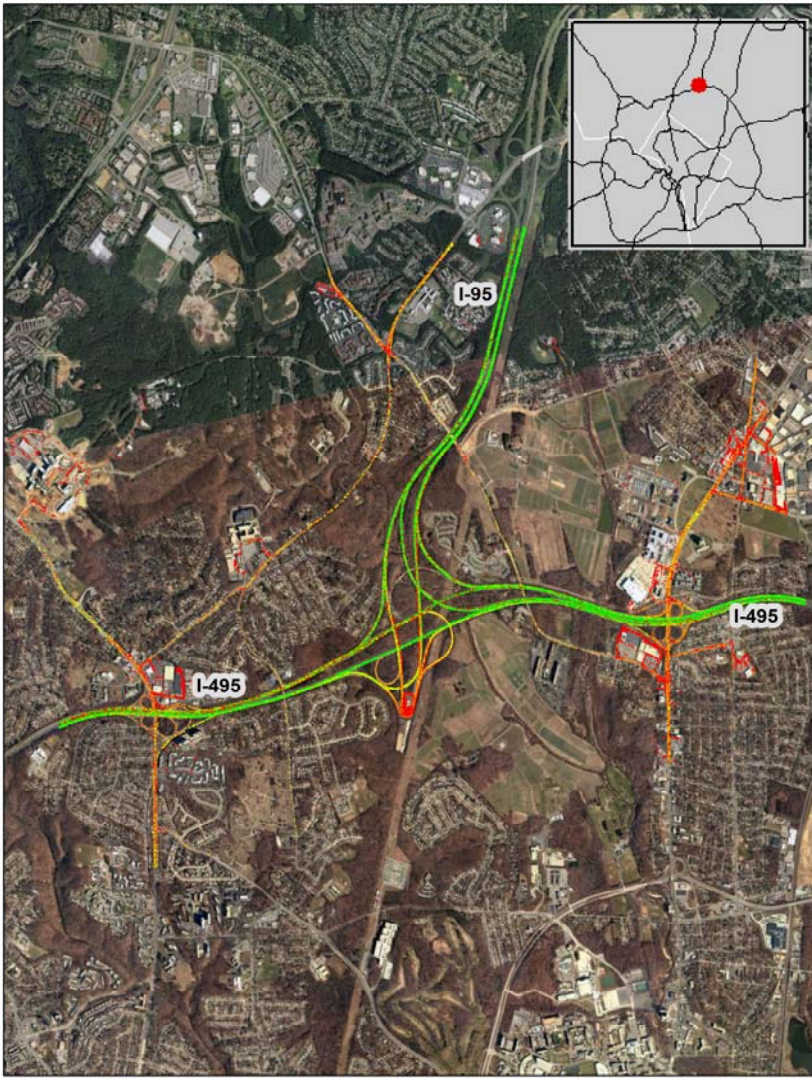

Washington, DC: I-95 at I-495 (North)

Summary

National Ranking by
Congestion Index

53

Average Speed

48

Peak Average Speed

38

Nonpeak Average
Speed

53

Nonpeak/Peak Ratio

1.41

Average Speed by Time of Day I-95 at I-495 (North)