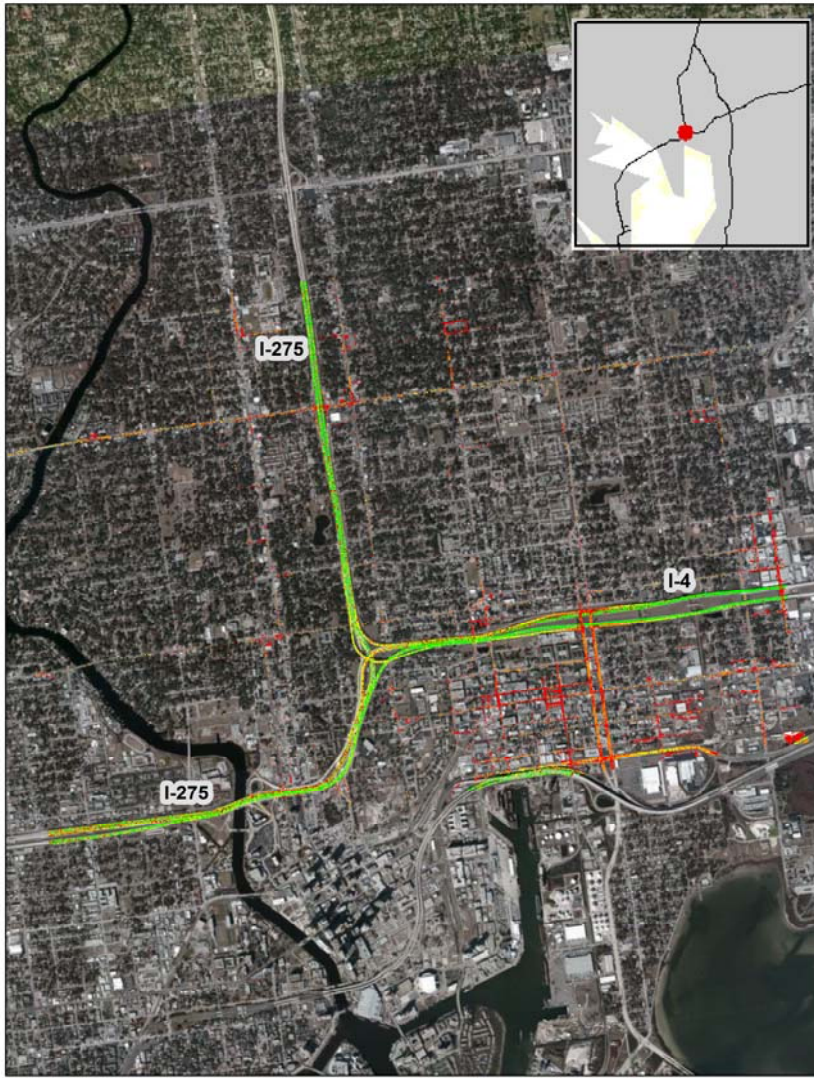

Tampa, FL: I-4 at I-275

Summary

National Ranking by
Congestion Index

58

Average Speed

43

Peak Average Speed

34

Nonpeak Average
Speed

49

Nonpeak/Peak Ratio

1.46

Average Speed by Time of Day I-4 at I-275