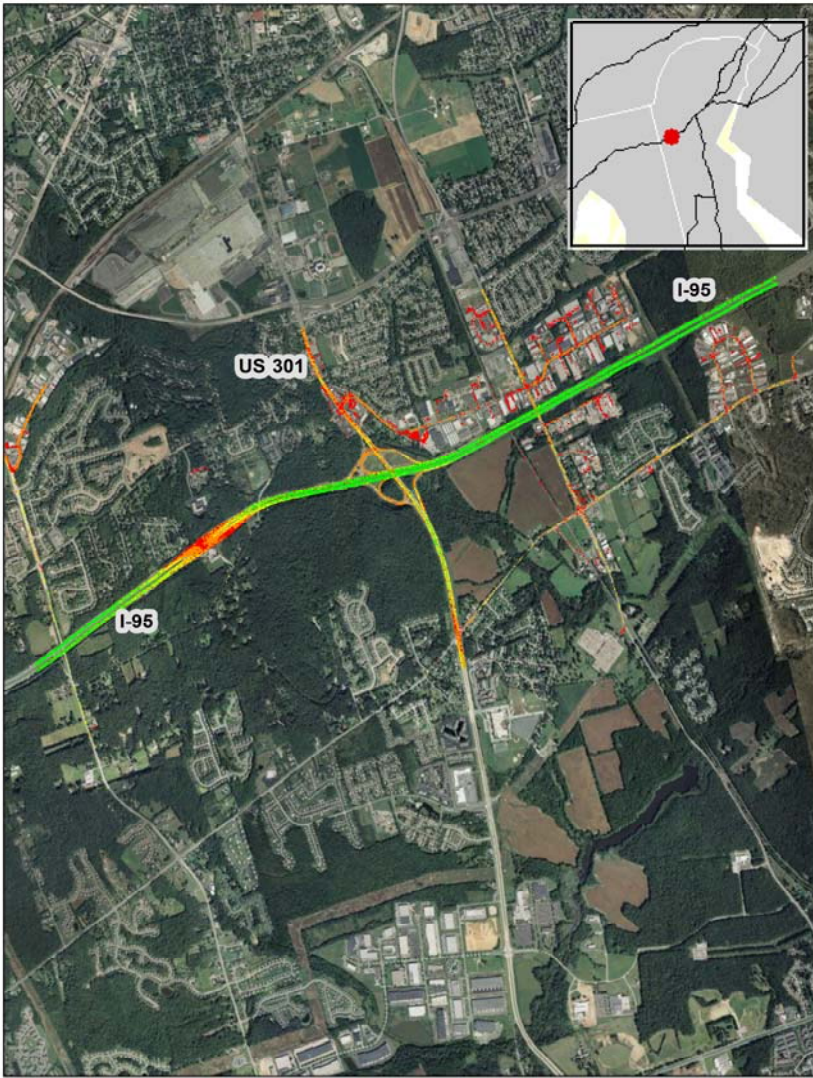

New Castle, DE: I-95 at US 301

Summary	
National Ranking by Congestion Index	61
Average Speed	48
Peak Average Speed	49
Nonpeak Average Speed	47
Nonpeak/Peak Ratio	.97