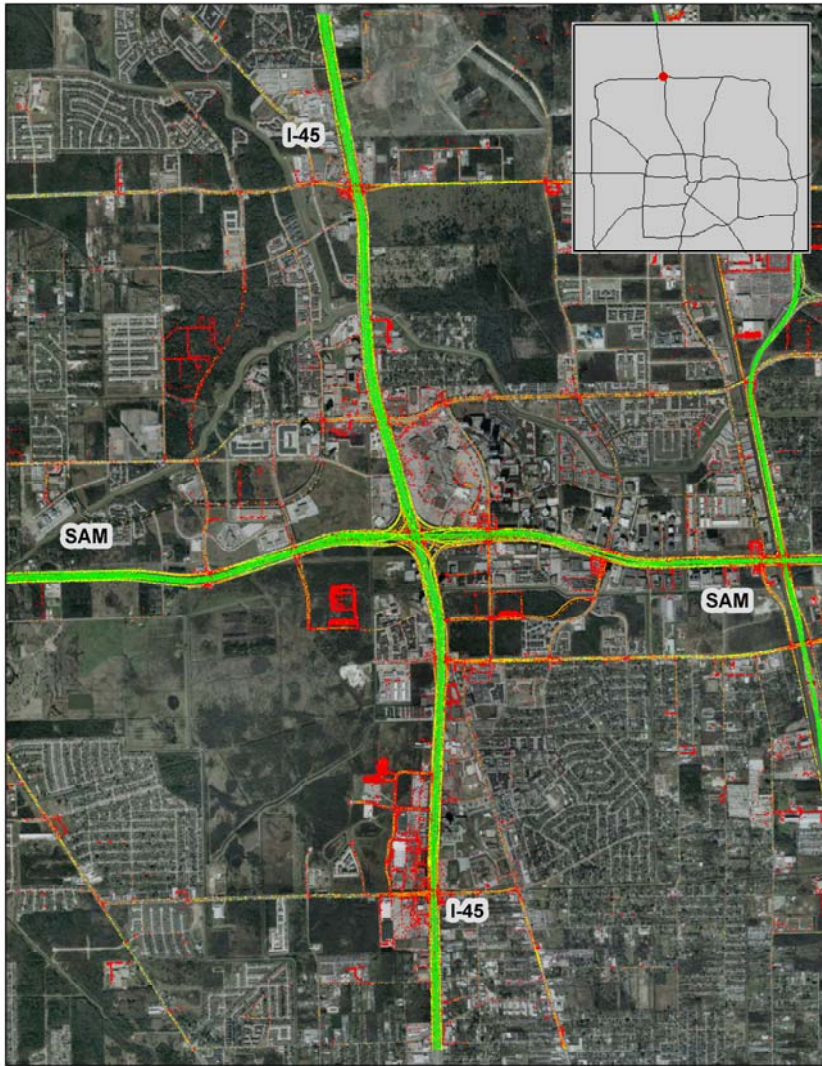

Houston, TX: I-45 at Sam Houston Tollway (North)

Summary

National Ranking by
Congestion Index

62

Average Speed

51

Peak Average Speed

43

Nonpeak Average
Speed

55

Nonpeak/Peak Ratio

1.26

Average Speed by Time of Day
I-45 at Sam Houston Tollway (North)