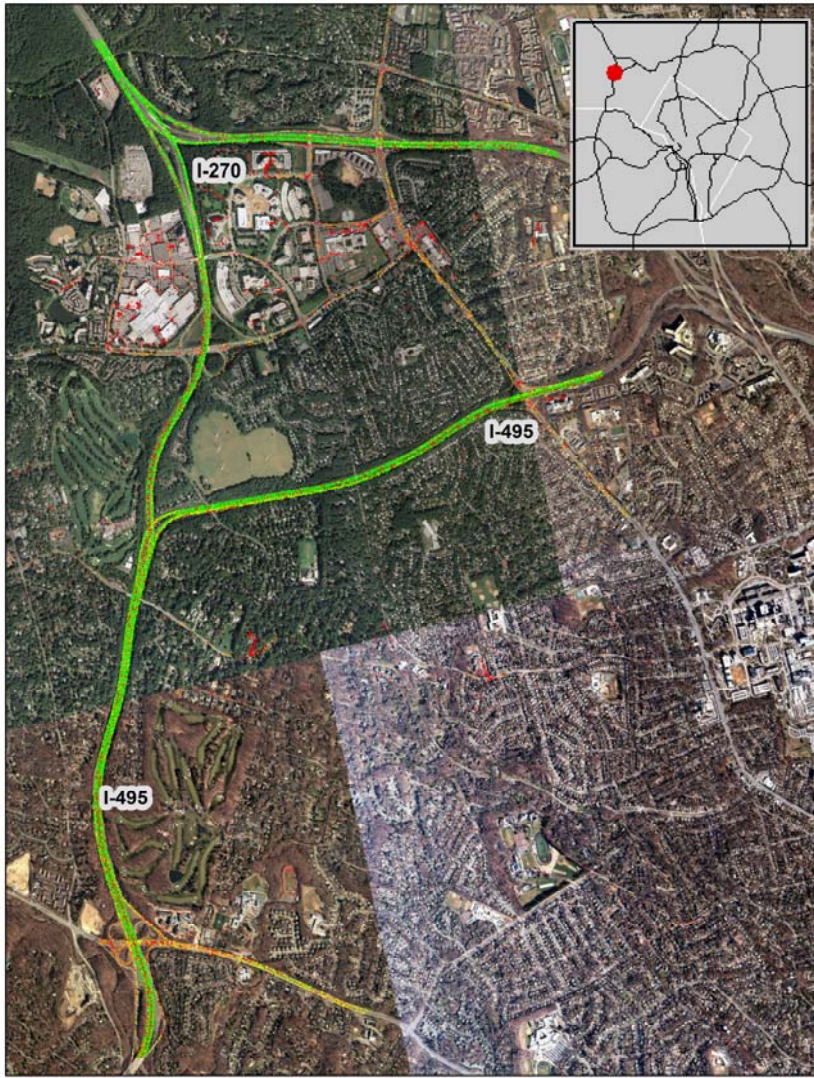

Washington , DC: I-495 at I-270 (East)

Summary

National Ranking by
Congestion Index

63

Average Speed

47

Peak Average Speed

34

Nonpeak Average
Speed

52

Nonpeak/Peak Ratio

1.52

Average Speed by Time of Day I-495 at I-270 (East)