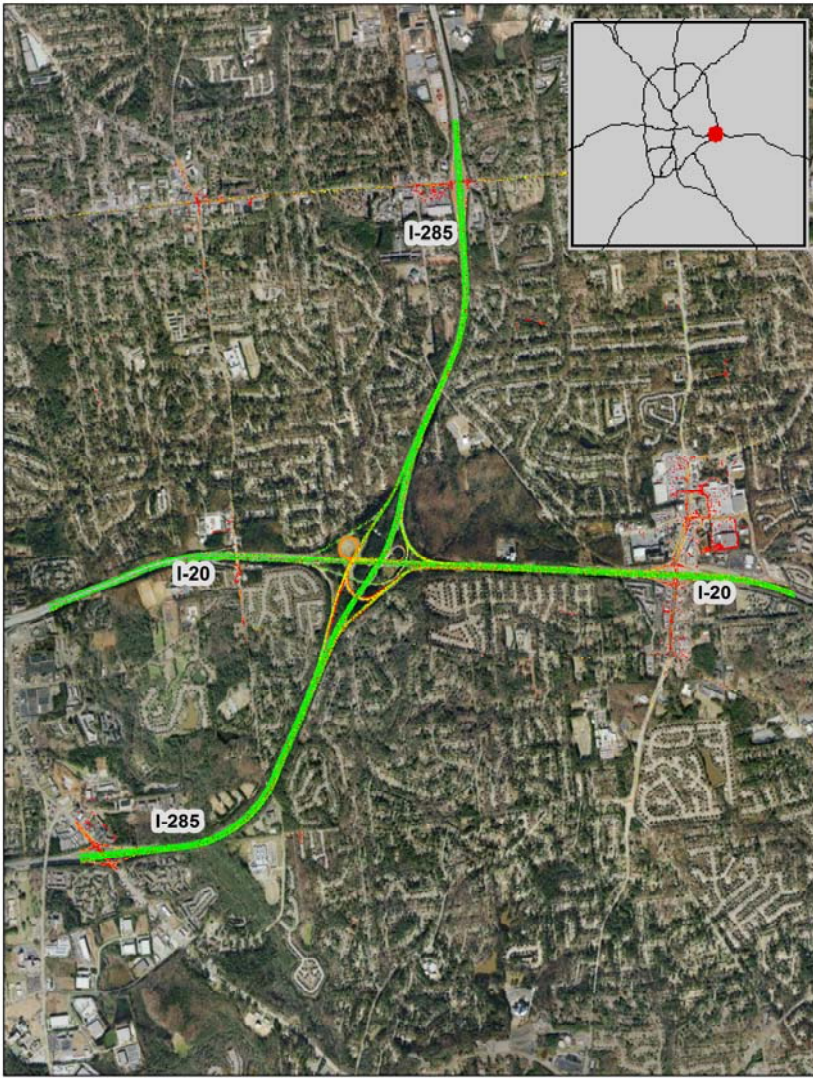

Atlanta, GA: I-20 at I-285 (East)

Summary

National Ranking by
Congestion Index

64

Average Speed

51

Peak Average Speed

45

Nonpeak Average
Speed

54

Nonpeak/Peak Ratio

1.21

Average Speed by Time of Day I-20 at I-285 (East)