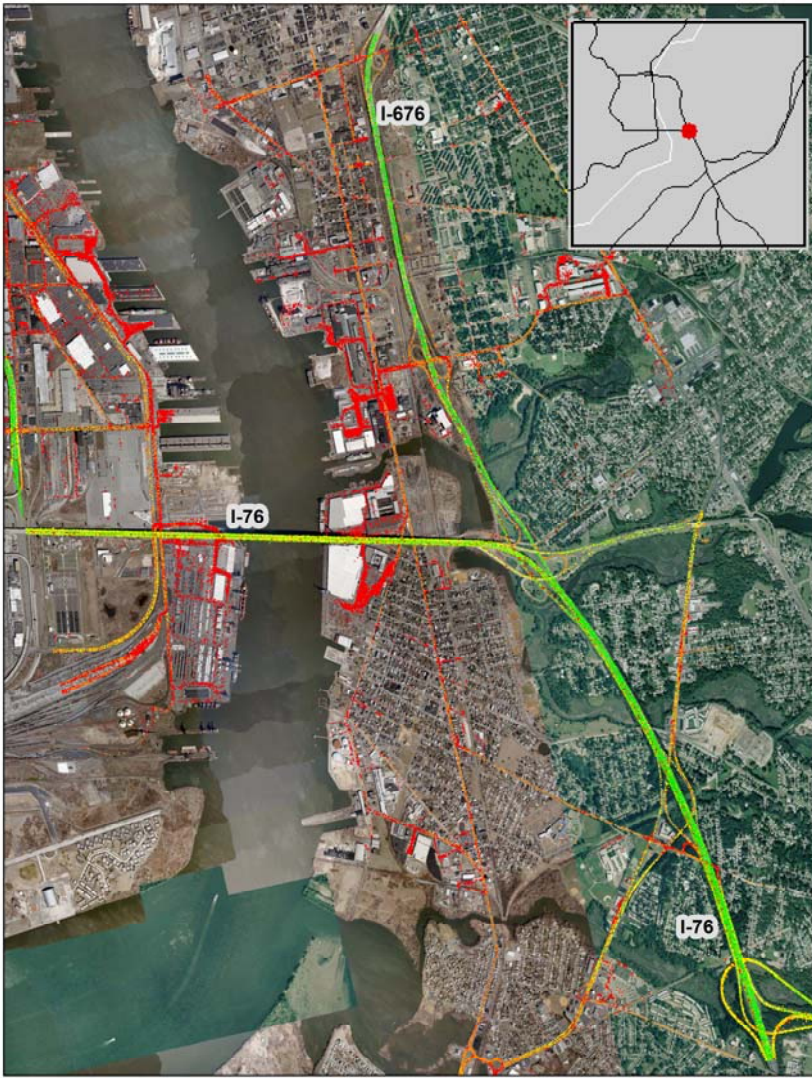

## Camden, NJ: I-76 at I-676

### Summary

National Ranking by  
Congestion Index

**65**

Average Speed

**45**

Peak Average Speed

**44**

Nonpeak Average  
Speed

**46**

Nonpeak/Peak Ratio

**1.04**

### Average Speed by Time of Day I-76 at I-676