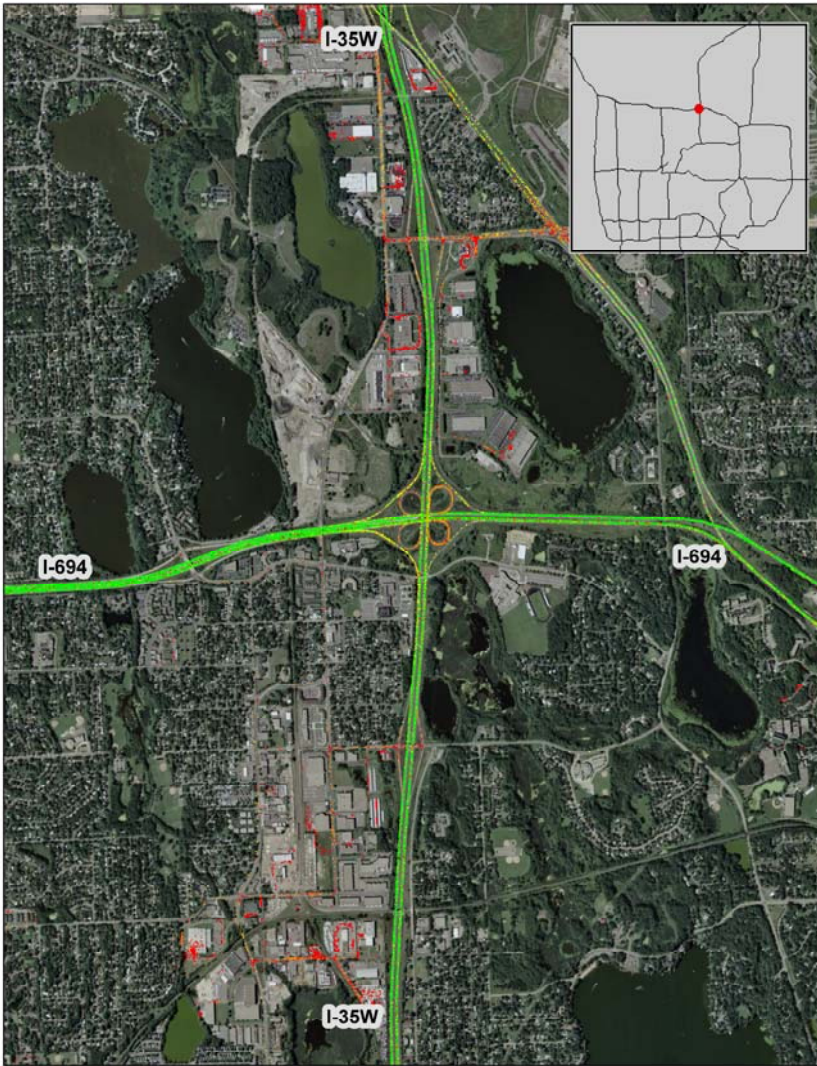

Minneapolis-St. Paul, MN: I-35W at I-694

Summary

National Ranking by
Congestion Index

66

Average Speed

51

Peak Average Speed

44

Nonpeak Average
Speed

54

Nonpeak/Peak Ratio

1.23

Average Speed by Time of Day I-35W at I-694