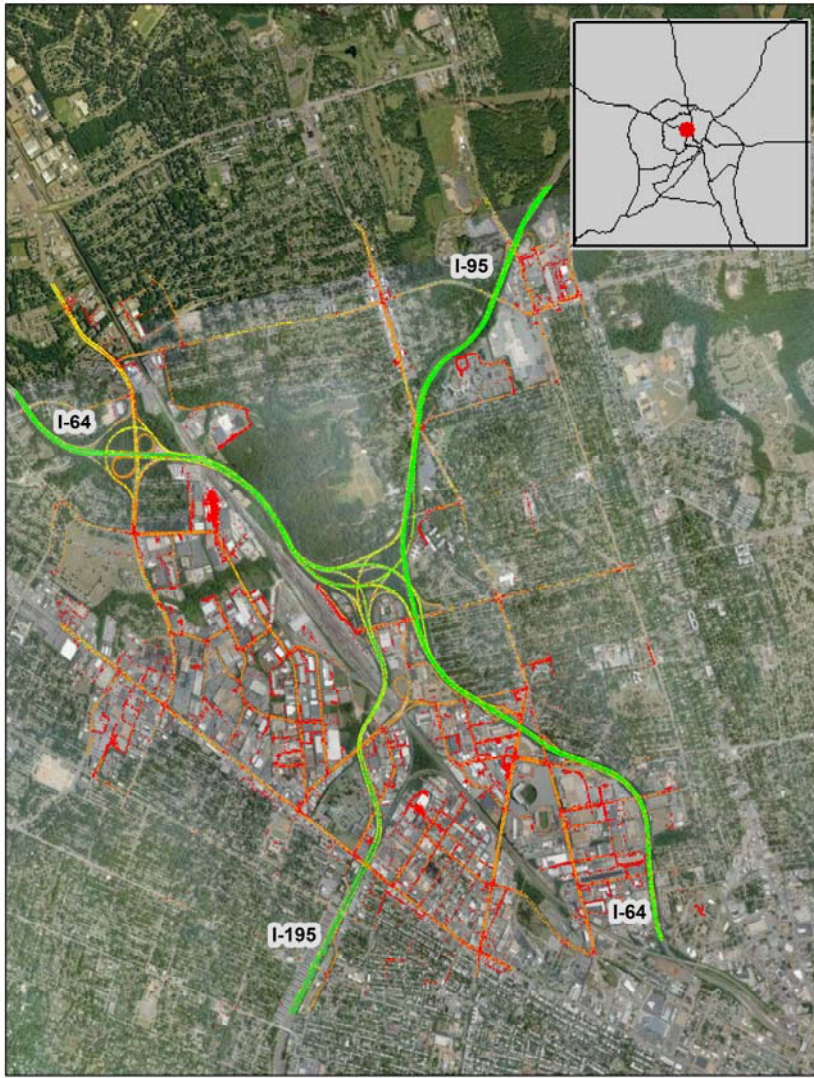

Richmond, VA: I-95 at I-64 (North)

Summary

National Ranking by
Congestion Index

67

Average Speed

49

Peak Average Speed

48

Nonpeak Average
Speed

49

Nonpeak/Peak Ratio

1.01

Average Speed by Time of Day I-95 at I-64 (North)