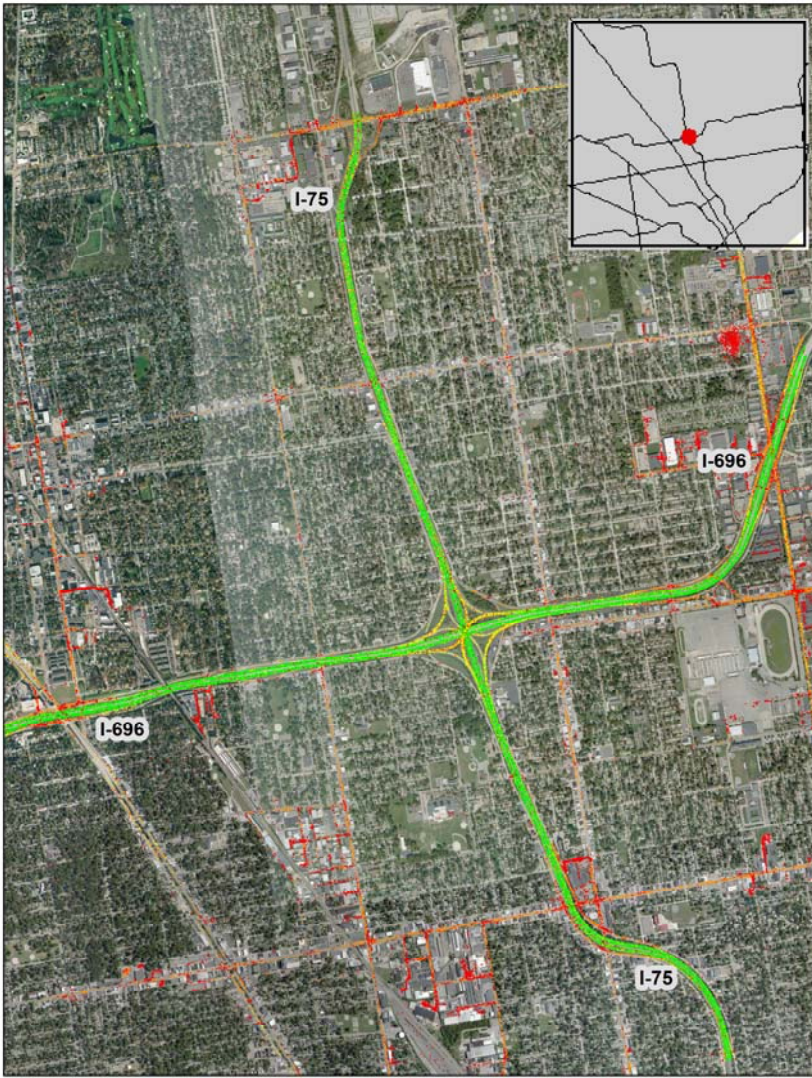

Detroit , MI: I-75 at I-696

Summary

National Ranking by
Congestion Index

68

Average Speed

50

Peak Average Speed

43

Nonpeak Average
Speed

54

Nonpeak/Peak Ratio

1.26

Average Speed by Time of Day

I-75 at I-696