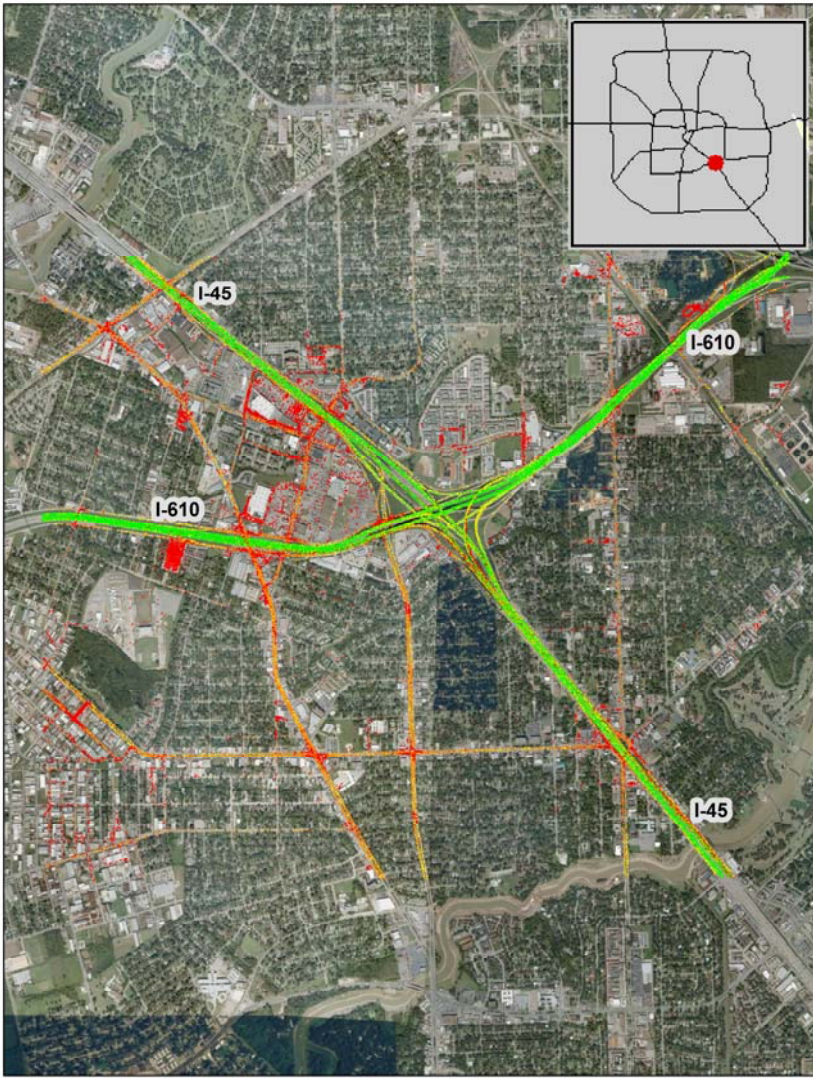

## Houston, TX: I-45 at I-610 (South)

### Summary

National Ranking by  
Congestion Index

71

Average Speed

49

Peak Average Speed

41

Nonpeak Average  
Speed

### Average Speed by Time of Day I-45 at I-610 (South)