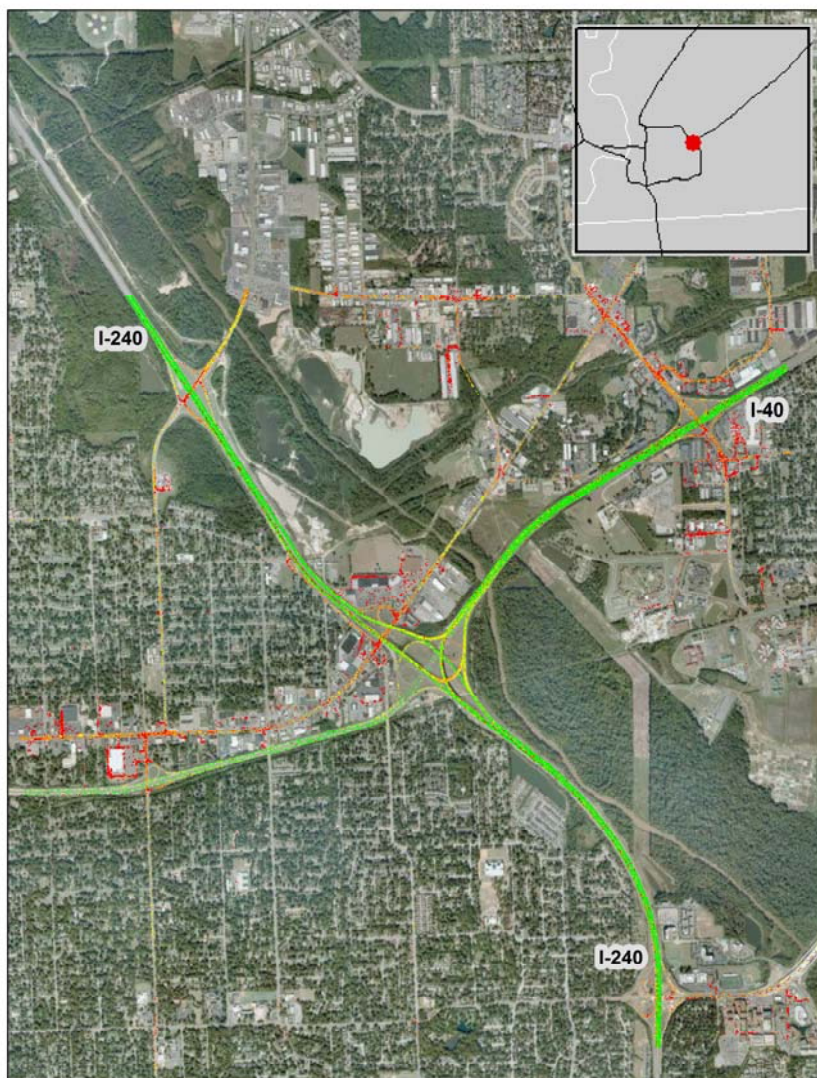

Memphis , TN: I-40 at I-240 (East)

Summary

National Ranking by
Congestion Index

73

Average Speed

52

Peak Average Speed

46

Nonpeak Average
Speed

55

Nonpeak/Peak Ratio

1.19

Average Speed by Time of Day I-40 at I-240 (East)