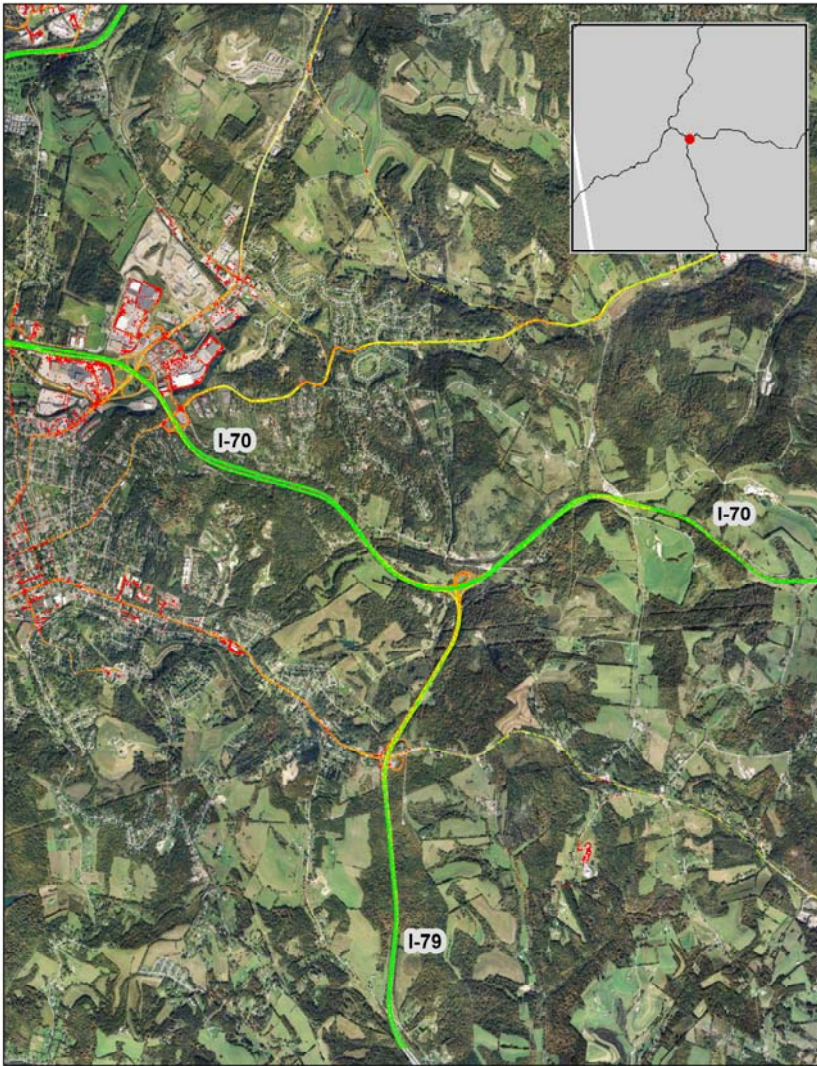

## Pittsburgh, PA: I-70 at I-79 (East)

### Summary

National Ranking by  
Congestion Index

**74**

Average Speed

**53**

Peak Average Speed

**52**

Nonpeak Average  
Speed

**53**

Nonpeak/Peak Ratio

**1.02**

### Average Speed by Time of Day I-70 at I-79 (East)