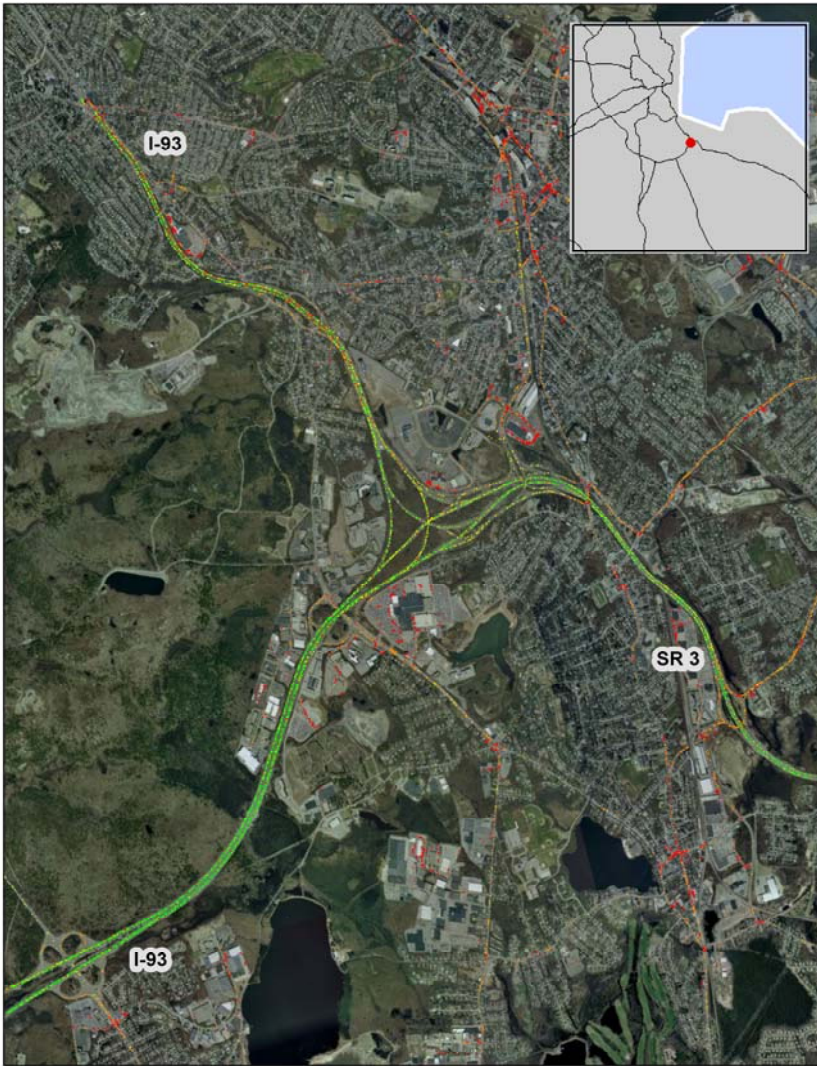

Boston, MA: I-93 at SR 3

Summary

National Ranking by
Congestion Index

75

Average Speed

42

Peak Average Speed

30

Nonpeak Average
Speed

48

Nonpeak/Peak Ratio

1.61

**Average Speed by Time of Day
I-93 at SR 3**