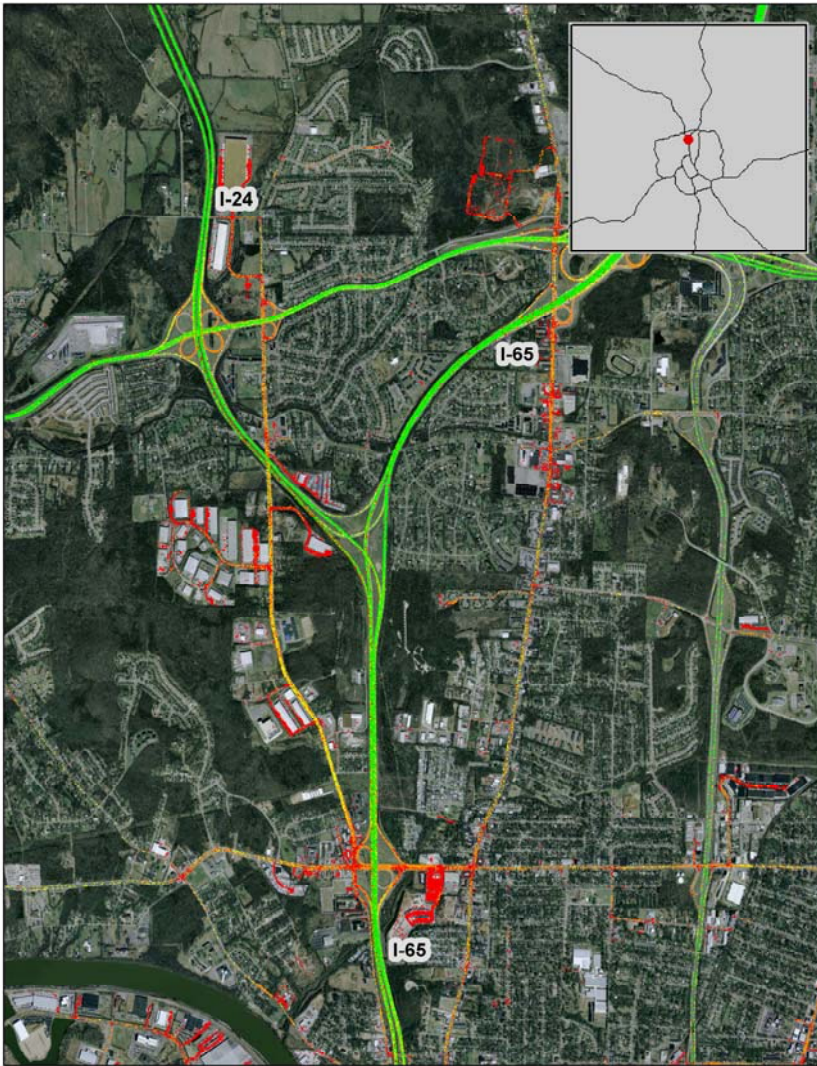

Nashville, TN: I-65 at I-24

Summary

National Ranking by
Congestion Index

77

Average Speed

53

Peak Average Speed

48

Nonpeak Average
Speed

55

Nonpeak/Peak Ratio

1.15

Average Speed by Time of Day I-65 at I-24