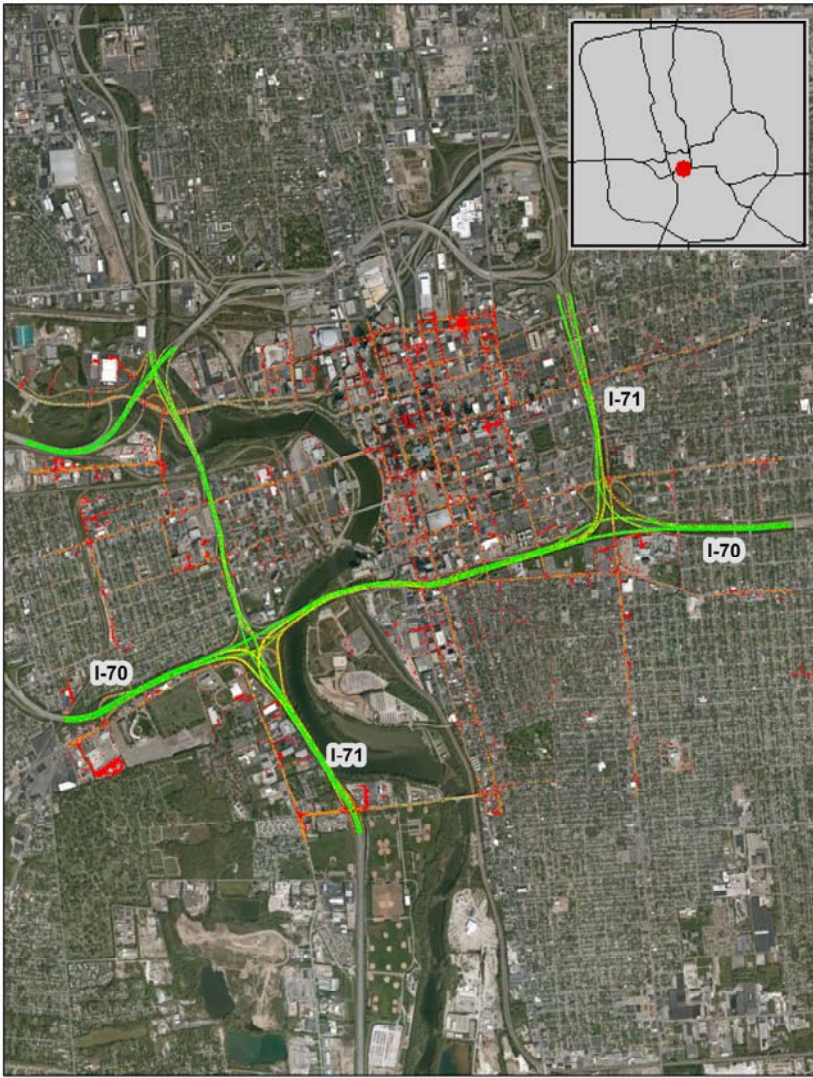

# Columbus, OH: I-71 at I-70

## Summary

National Ranking by Congestion Index	<b>80</b>
Average Speed	<b>50</b>
Peak Average Speed	<b>43</b>
Nonpeak Average Speed	<b>53</b>
Nonpeak/Peak Ratio	<b>1.24</b>

## Average Speed by Time of Day I-71 at I-70