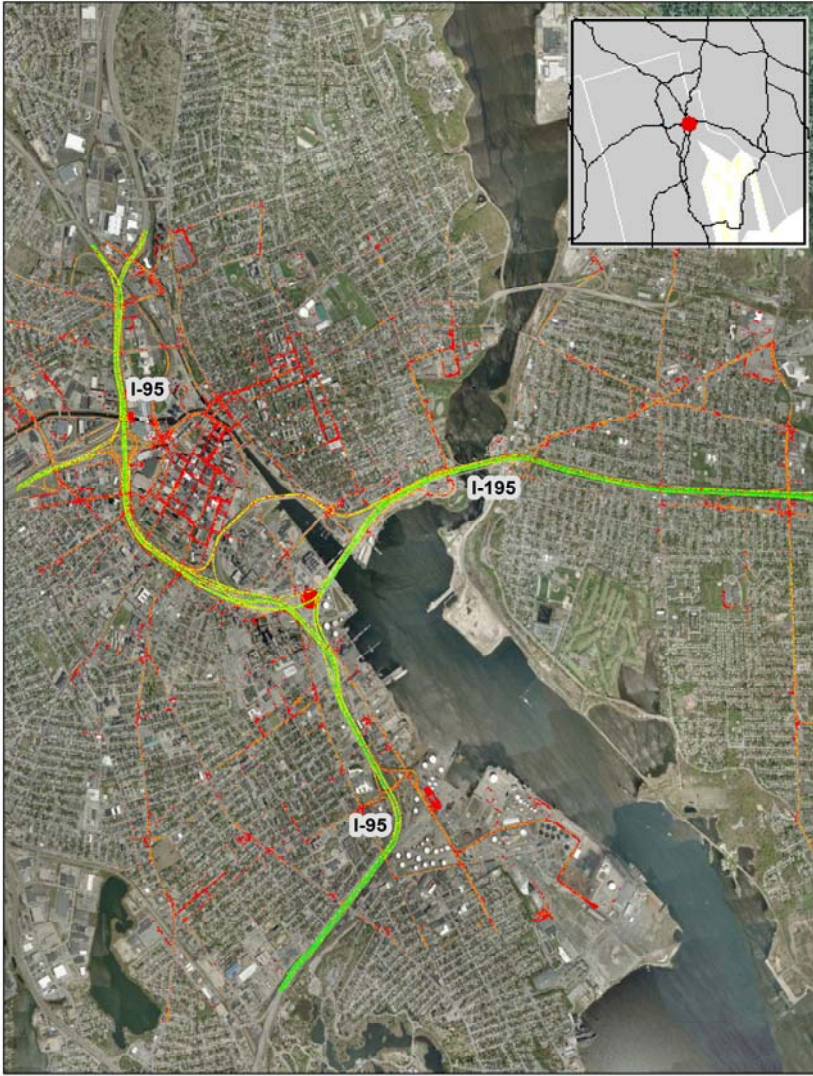

Providence, RI: I-95 at I-195

Summary

National Ranking by
Congestion Index

82

Average Speed

45

Peak Average Speed

37

Nonpeak Average
Speed

49

Nonpeak/Peak Ratio

1.32

Average Speed by Time of Day I-95 at I-195