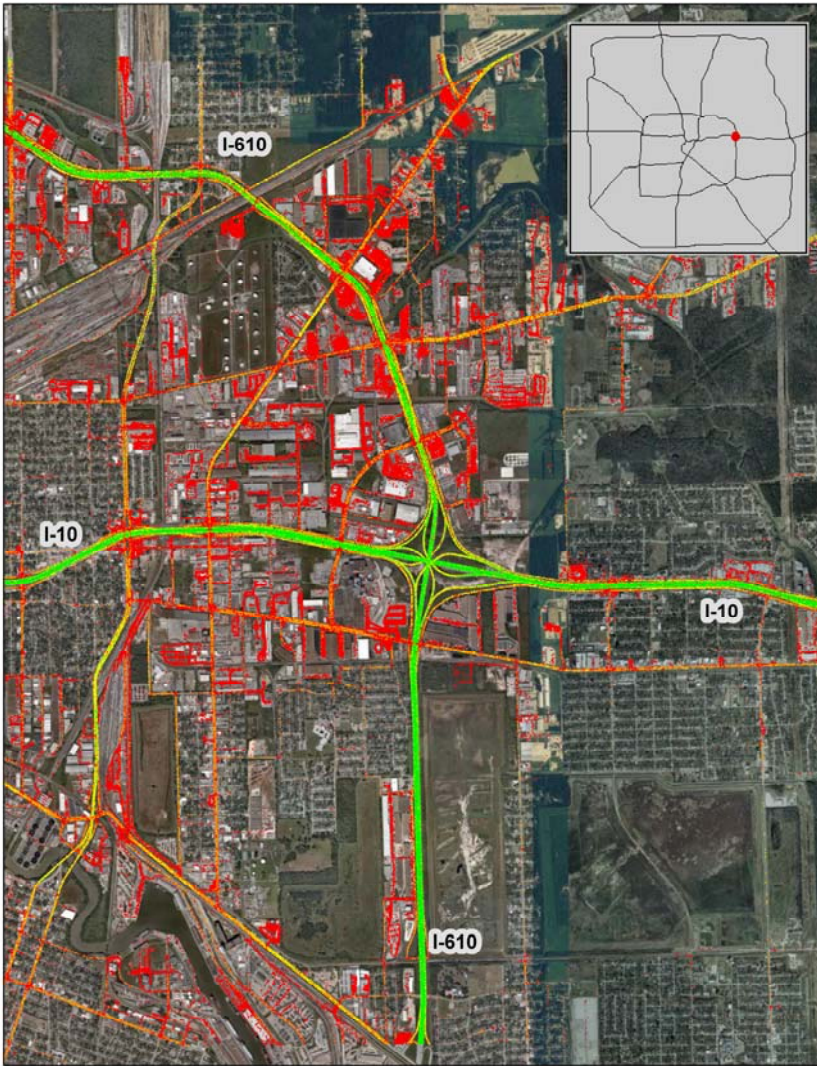

Houston, TX: I-10 at I-610 (East)

Summary

National Ranking by
Congestion Index

84

Average Speed

54

Peak Average Speed

51

Nonpeak Average
Speed

55

Nonpeak/Peak Ratio

1.08

Average Speed by Time of Day I-10 at I-610 (East)