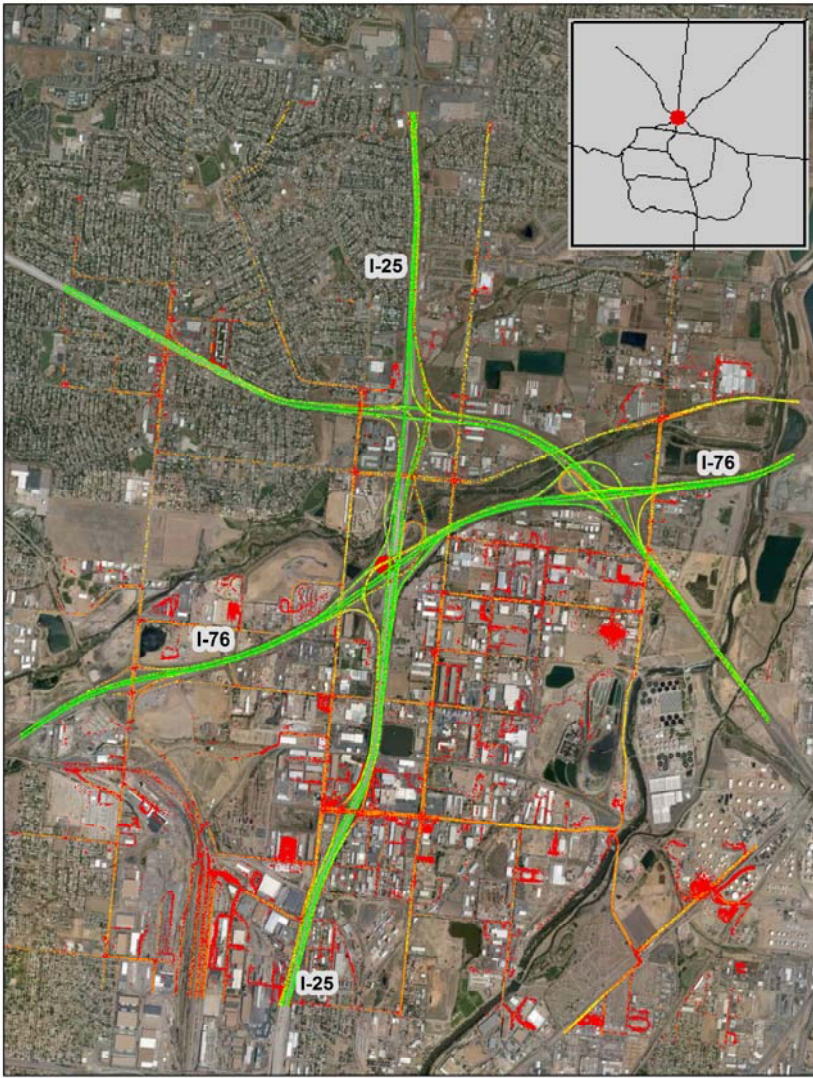

Denver, CO: I-25 at I-76

Summary	
National Ranking by Congestion Index	86
Average Speed	51
Peak Average Speed	45
Nonpeak Average Speed	54
Nonpeak/Peak Ratio	1.21