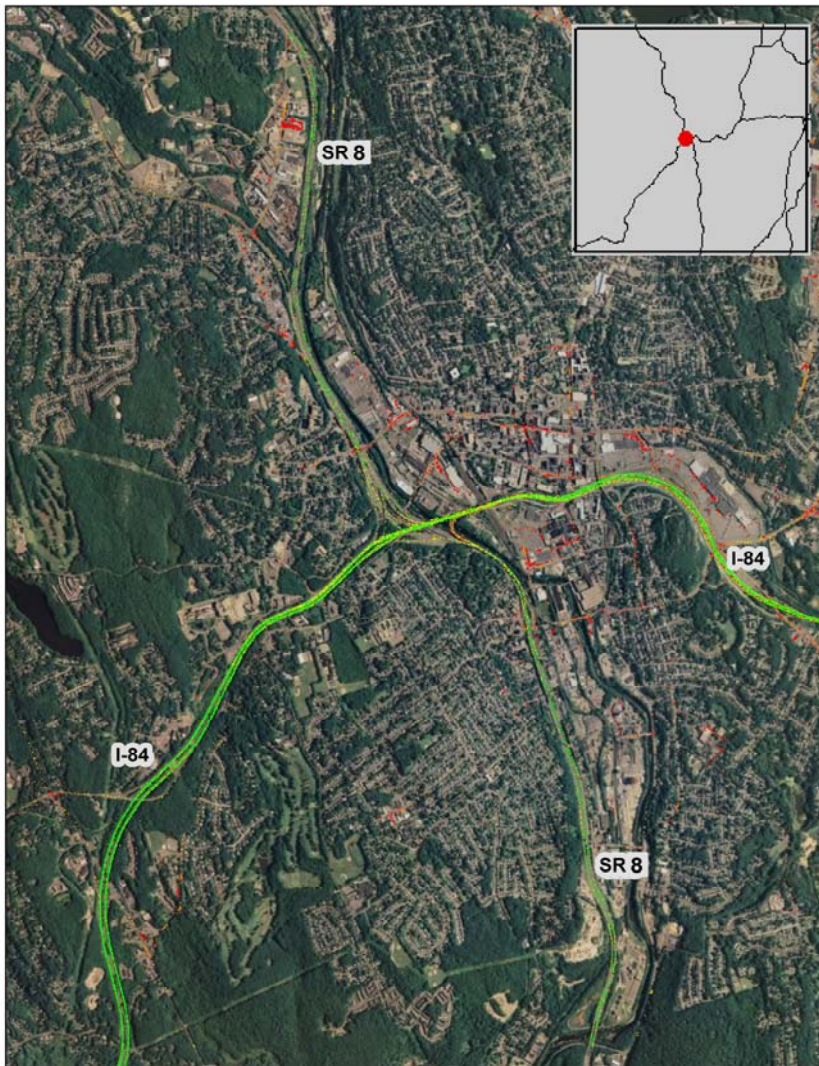

## Waterbury, CT: I-84 at SR 8

### Summary

National Ranking by  
Congestion Index

**87**

Average Speed

**50**

Peak Average Speed

**46**

Nonpeak Average  
Speed

**52**

Nonpeak/Peak Ratio

**1.12**

#### I-84 at SR 8