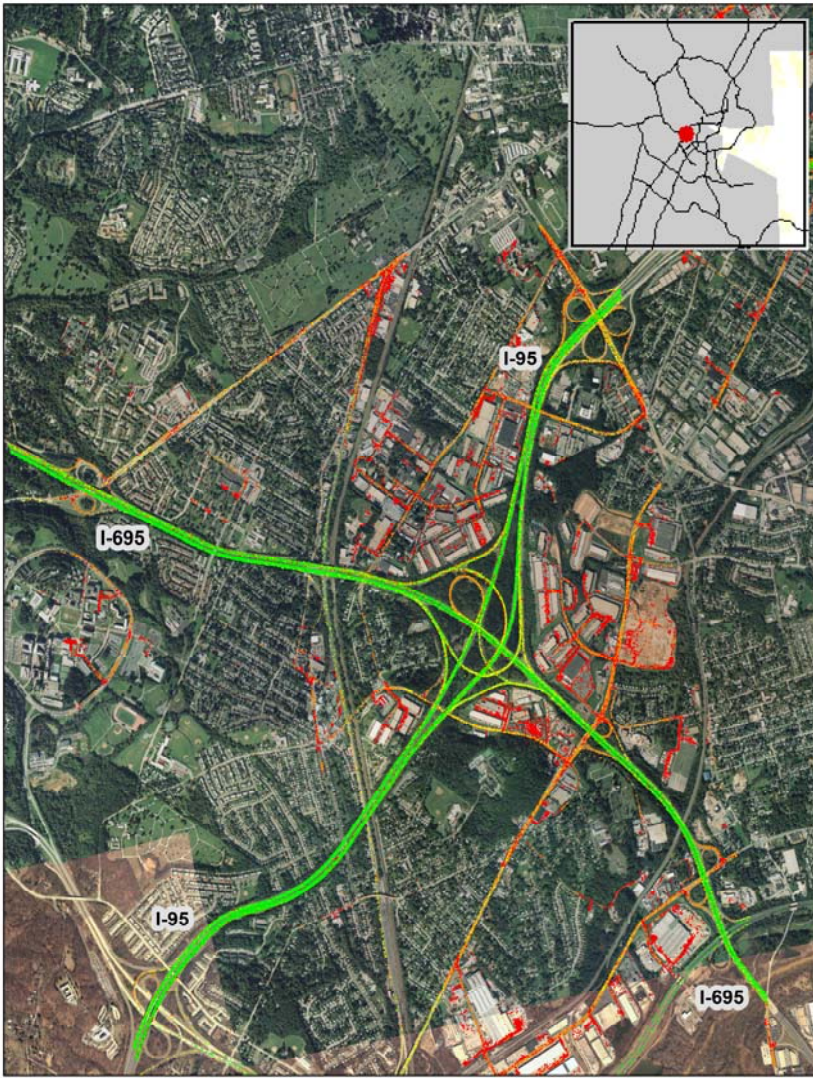

Baltimore, MD: I-95 at I-695 (South)

Summary

National Ranking by
Congestion Index

89

Average Speed

52

Peak Average Speed

48

Nonpeak Average
Speed

54

Nonpeak/Peak Ratio

1.13

Average Speed by Time of Day I-95 at I-695 (South)