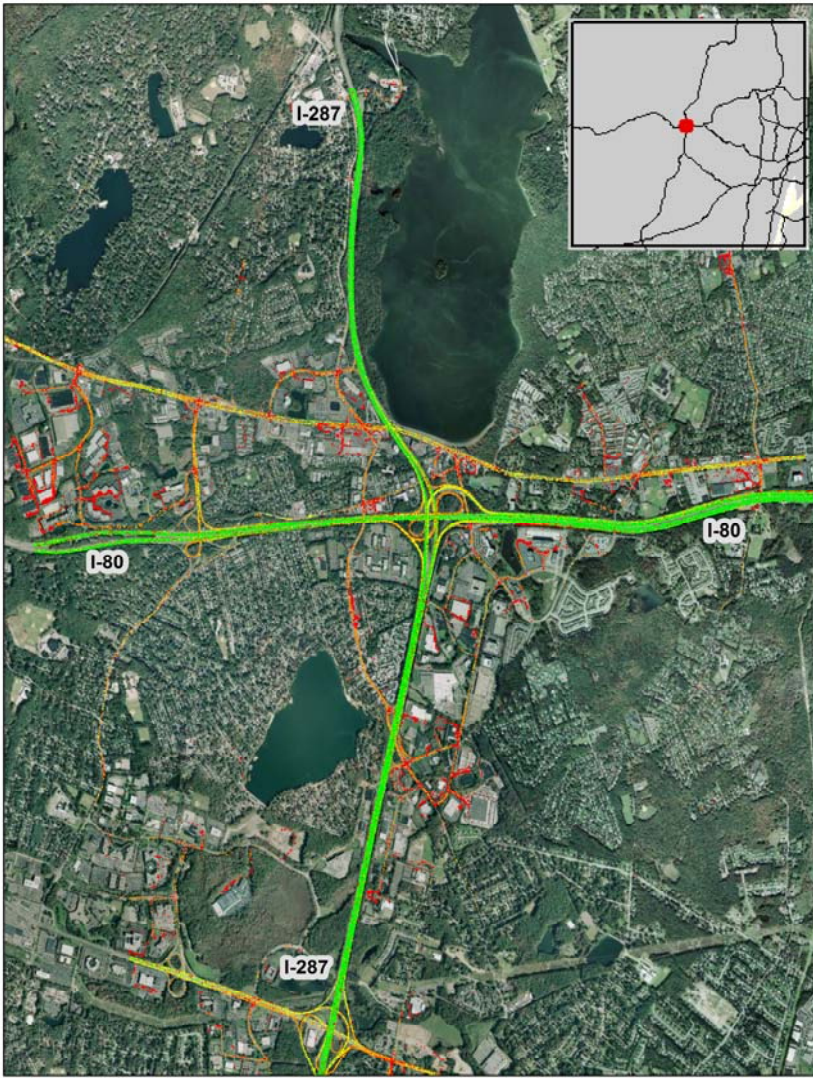

Parsippany , NJ: I-80 at I-287

Summary

National Ranking by
Congestion Index

90

Average Speed

53

Peak Average Speed

49

Nonpeak Average
Speed

54

Nonpeak/Peak Ratio

1.10

Average Speed by Time of Day

I-80 at I-287