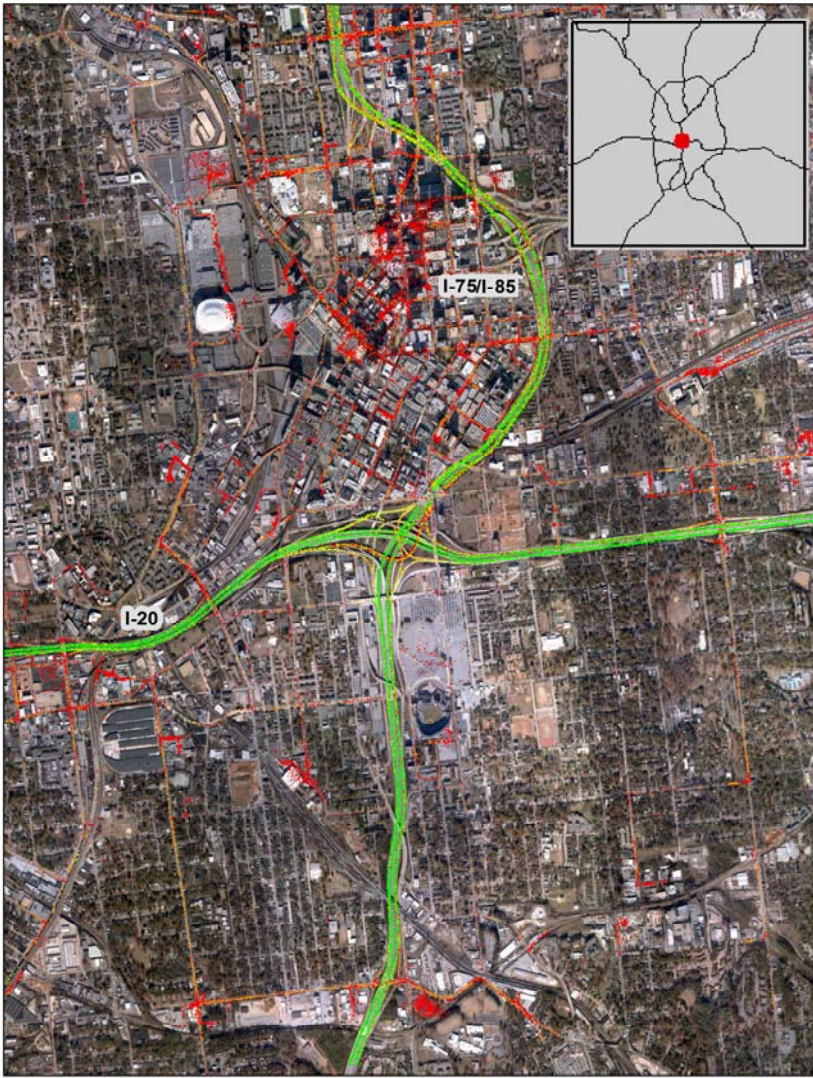

Atlanta, GA: I-20 at I-75/I-85

Summary

National Ranking by
Congestion Index

91

Average Speed

47

Peak Average Speed

38

Nonpeak Average
Speed

50

Nonpeak/Peak Ratio

1.32

Average Speed by Time of Day

I-20 at I-75/I-85