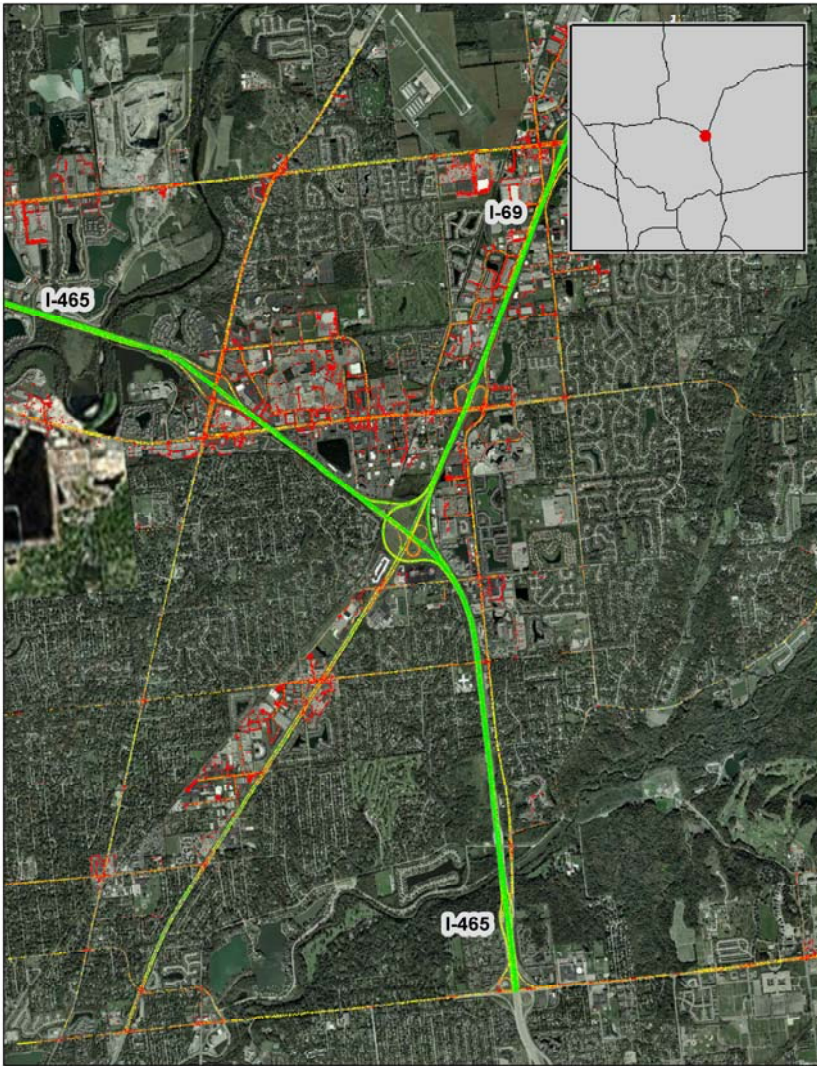

Indianapolis, IN: I-465 at I-69

Summary	
National Ranking by Congestion Index	92
Average Speed	53
Peak Average Speed	50
Nonpeak Average Speed	55
Nonpeak/Peak Ratio	1.11