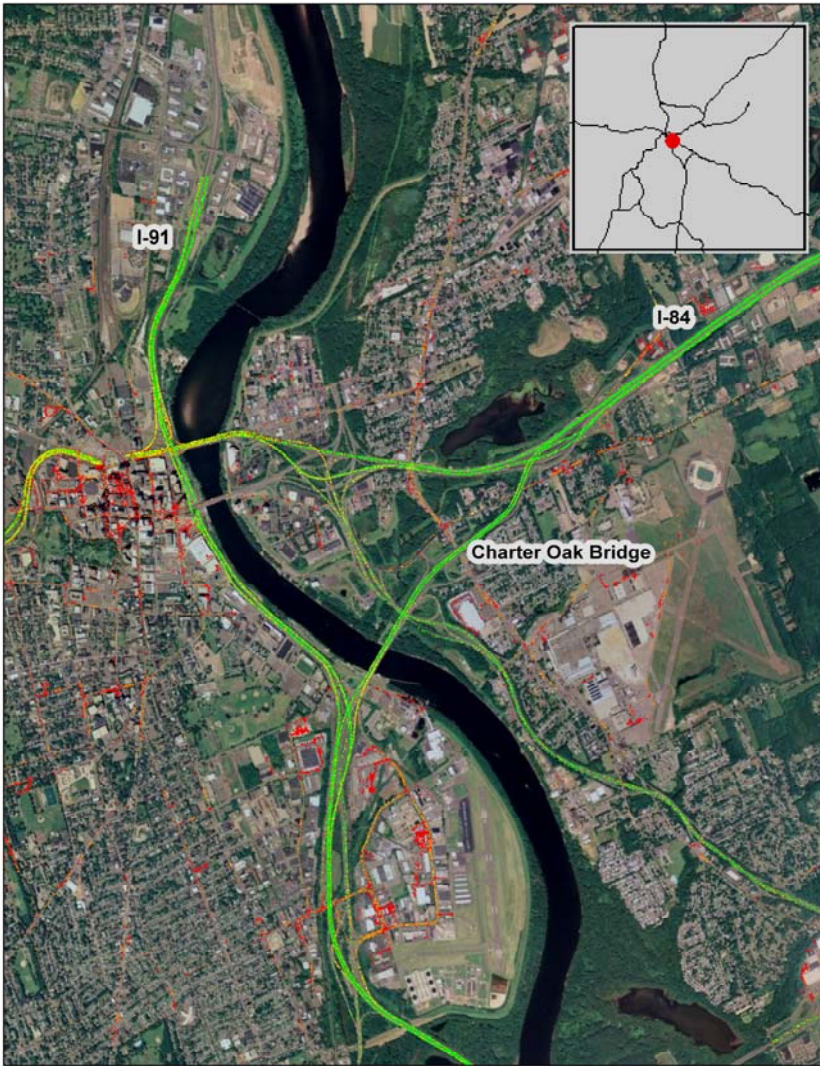

Charter Oak Bridge, CT: I-91

Summary

National Ranking by Congestion Index	94
Average Speed	53
Peak Average Speed	49
Nonpeak Average Speed	55
Nonpeak/Peak Ratio	1.10

Average Speed by Time of Day

I-91