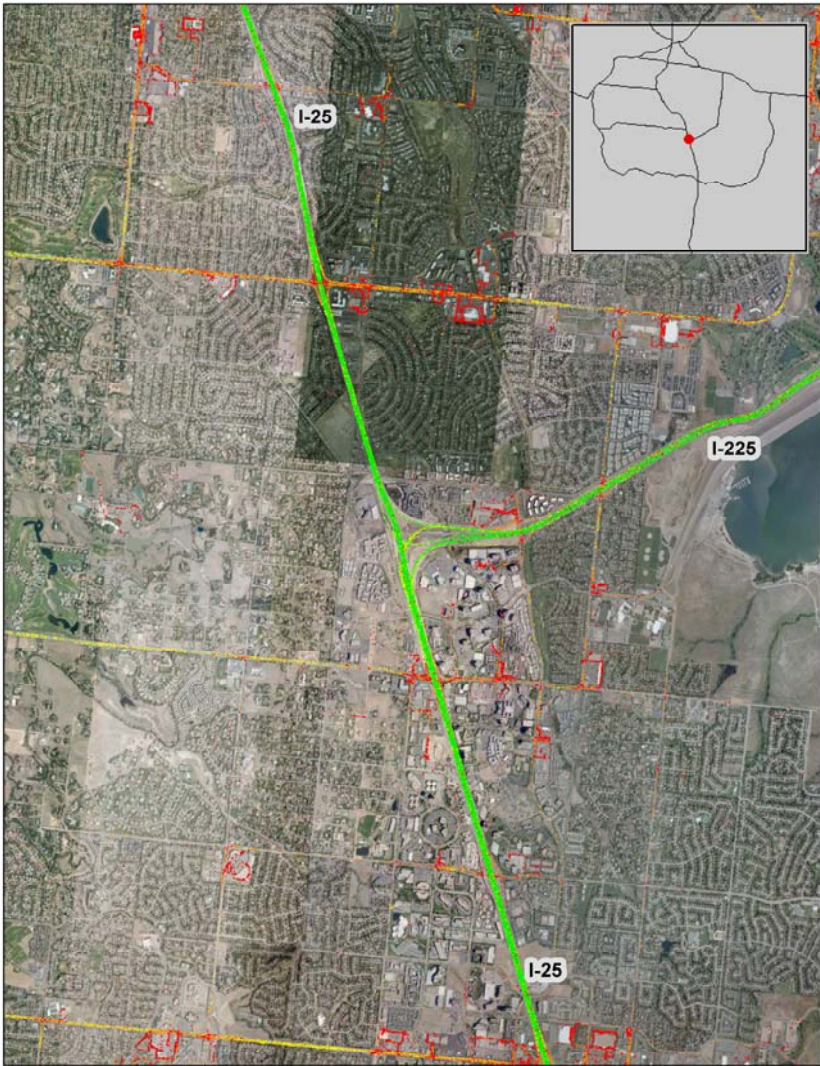

Denver, CO: I-25 at I-225

Summary

National Ranking by
Congestion Index

95

Average Speed

50

Peak Average Speed

41

Nonpeak Average
Speed

54

Nonpeak/Peak Ratio

1.34

Average Speed by Time of Day I-25 at I-225