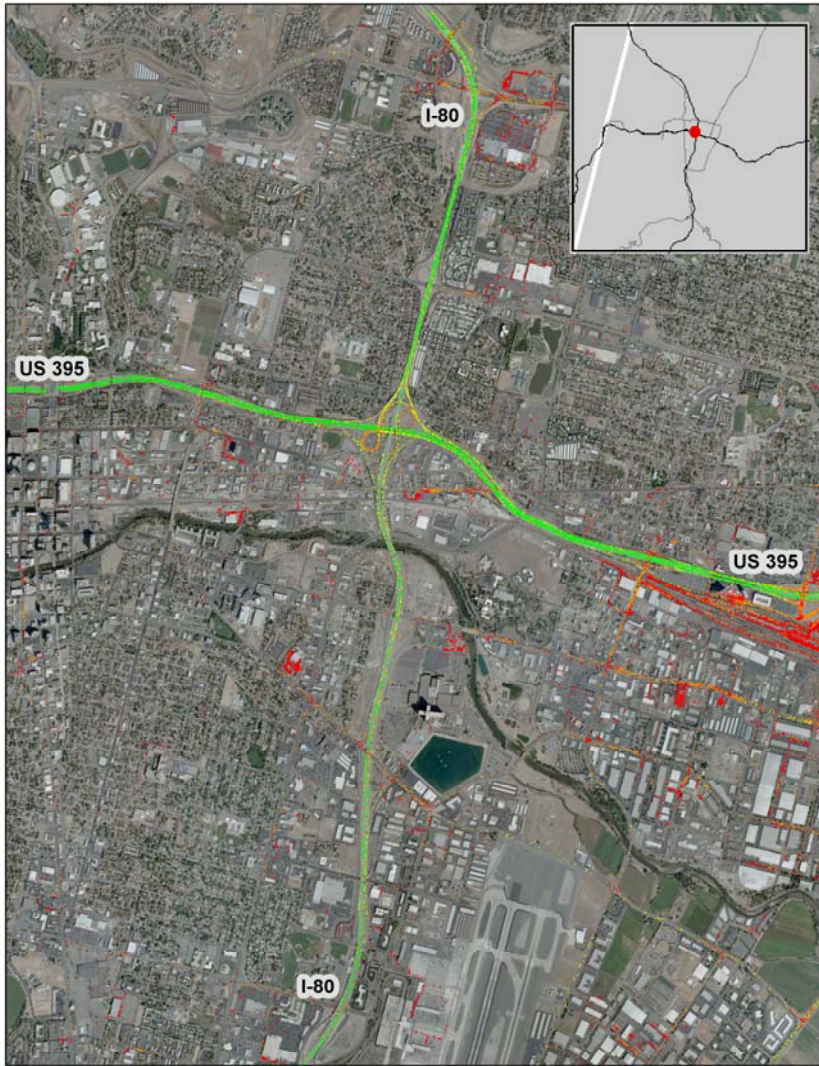

Reno, NV: I-80 at US 395

Summary

National Ranking by
Congestion Index

97

Average Speed

51

Peak Average Speed

49

Nonpeak Average
Speed

52

Nonpeak/Peak Ratio

1.06

Average Speed by Time of Day I-80 at US 395